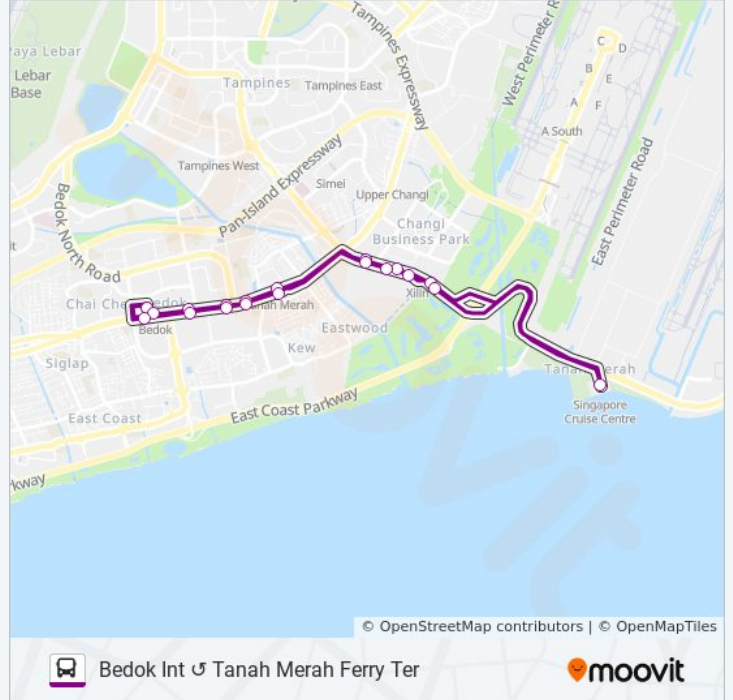

Bedok Int Tanah Merah Ferry Ter

Get The App

The 35M bus line Bedok Int Tanah Merah Ferry Ter has one route. For regular weekdays, their operation hours are: (1) Bedok Int: 7:45 PM - 11:15 PM  
Use the Moovit App to find the closest 35M bus station near you and find out when is the next 35M bus arriving.

**Direction: Bedok Int**  
20 stops  
[VIEW LINE SCHEDULE](#)

**35M bus Time Schedule**  
Bedok Int Route Timetable:

Sunday	6:00 AM - 11:05 PM
Monday	7:45 PM - 11:15 PM
Tuesday	7:45 PM - 11:15 PM
Wednesday	7:45 PM - 11:15 PM
Thursday	7:45 PM - 11:15 PM
Friday	6:00 AM - 11:05 PM
Saturday	3:15 PM - 11:02 PM

**35M bus Info**  
**Direction:** Bedok Int  
**Stops:** 20  
**Trip Duration:** 39 min  
**Line Summary:**

- Bedok Nth Dr - Bedok Int (84009)
- New Upp Changi Rd - Bedok Stn Exit B (84031)
- New Upp Changi Rd - Blk 221a (84041)
- New Upp Changi Rd - Bedok Sports Cplx (84051)
- New Upp Changi Rd - the Tanamera Condo (84061)
- New Upp Changi Rd - Tanah Merah Stn Exit B (85091)
- Xilin Ave - S'Pore Expo (96229)
- Xilin Ave - Ceva Freight (96239)
- Xilin Ave - Builders Ctr (96249)
- Tanah Merah Ferry Rd - Tanah Merah Ferry Ter (96219)
- Xilin Ave - Laguna Natl Country Club (96241)
- Xilin Ave - Opp Global Logistics Ctr (96271)
- Xilin Ave - Db Schenker (96231)
- Xilin Ave - Opp S'Pore Expo (96221)
- New Upp Changi Rd - Tanah Merah Stn Exit A (85099)
- New Upp Changi Rd - Blk 55 (84069)
- New Upp Changi Rd - Blk 65 (84059)
- New Upp Changi Rd - Blk 27 (84049)
- New Upp Changi Rd - Bedok Stn Exit A (84039)

## Check Live Arrival Times