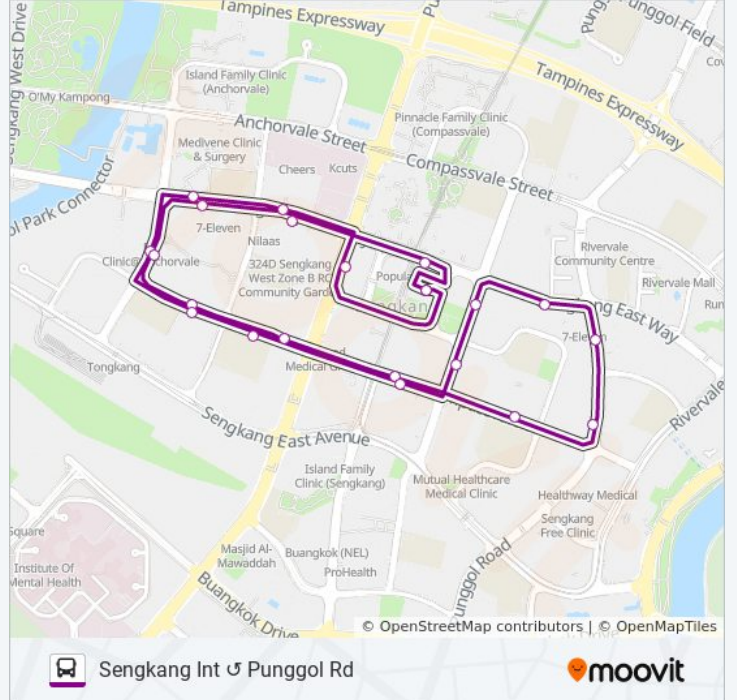

372

Sengkang Int Punggol Rd

Get The App

The 372 bus line Sengkang Int Punggol Rd has one route. For regular weekdays, their operation hours are:

(1) Sengkang Int: 12:07 AM - 11:59 PM

Use the Moovit App to find the closest 372 bus station near you and find out when is the next 372 bus arriving.

Direction: Sengkang Int

22 stops

[VIEW LINE SCHEDULE](#)

- Sengkang Sq - Sengkang Int (67009)
- Sengkang East Way - Sengkang Stn (67409)
- Sengkang East Way - Blk 325 Cp (67399)
- Sengkang East Way - Blk 317b (67389)
- Anchorvale Rd - Blk 313 Cp (67371)
- Anchorvale Dr - Blk 313b (67361)
- Anchorvale Dr - Blk 321 Cp (67351)
- Compassvale Dr - Opp Blk 204 Cp (67341)
- Compassvale Dr - Blk 225a (67171)
- Punggol Rd - Blk 227d (65031)
- Punggol Rd - Blk 231 (65041)
- Sengkang East Way - Blk 235 (67109)
- Compassvale Rd - Blk 240 (67181)
- Compassvale Rd - Blk 223d (67191)
- Compassvale Dr - Blk 204 Cp (67349)
- Anchorvale Dr - Nan Chiau High Sch (67359)
- Anchorvale Dr - Blk 306 Cp (67369)
- Anchorvale Rd - Opp Blk 313 Cp (67379)
- Sengkang East Way - Blk 326 Cp (67381)
- Sengkang East Way - Blk 333b (67391)
- Sengkang East Rd - Sengkang Community Hub (67441)

372 bus Time Schedule

Sengkang Int Route Timetable:

Sunday	12:07 AM - 11:59 PM
Monday	12:04 AM - 11:51 PM
Tuesday	12:07 AM - 11:59 PM
Wednesday	12:07 AM - 11:59 PM
Thursday	12:07 AM - 11:59 PM
Friday	12:07 AM - 11:59 PM
Saturday	12:07 AM - 11:59 PM

372 bus Info

Direction: Sengkang Int

Stops: 22

Trip Duration: 27 min

Line Summary:

372 bus time schedules and route maps are available in an offline PDF at moovitapp.com. Use the [Moovit App](#) to see live bus times, train schedule or subway schedule, and step-by-step directions for all public transit in Singapore.