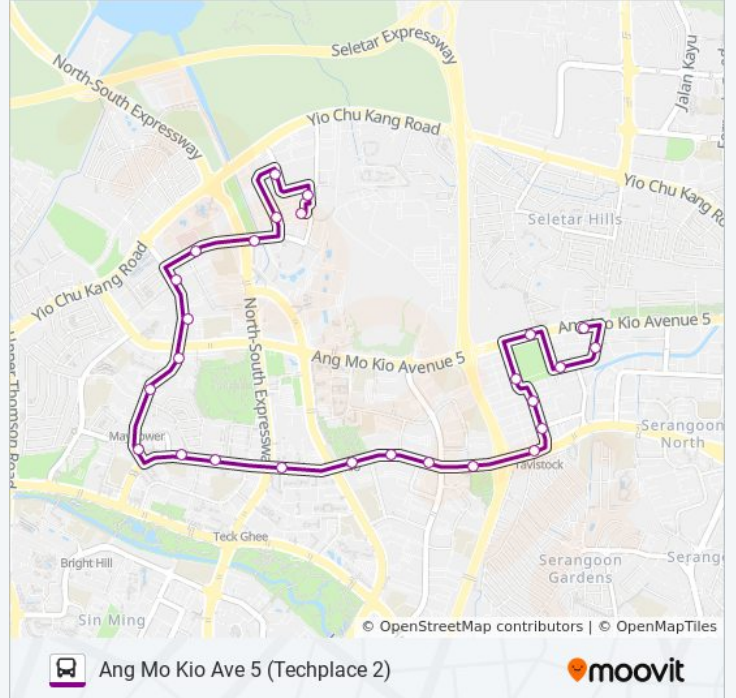

Ang Mo Kio Ave 3 - Blk 5022 (54301)

Ang Mo Kio Ind Pk 2 - Blk 5028 (54511)

Ang Mo Kio Ind Pk 2 - Blk 5046 (54521)

Ang Mo Kio Ind Pk 2 - Blk 5056 (54599)

Ang Mo Kio Ave 5 - Opp Amk Ind Pk 2 (54501)

Ang Mo Kio Ind Pk 2 - Sing Ind Cplx (54641)

Ang Mo Kio Ind Pk 2 - Bef Ang Mo Kio Ind Pk 2a (54631)

Ang Mo Kio Ave 5 - Techplace 2 (54659)

268A bus time schedules and route maps are available in an offline PDF at moovitapp.com. Use the [Moovit App](#) to see live bus times, train schedule or subway schedule, and step-by-step directions for all public transit in Singapore.

[About Moovit](#) • [MaaS Solutions](#) • [Supported Countries](#) • [Mooviter Community](#)

© 2024 Moovit - All Rights Reserved

Check Live Arrival Times