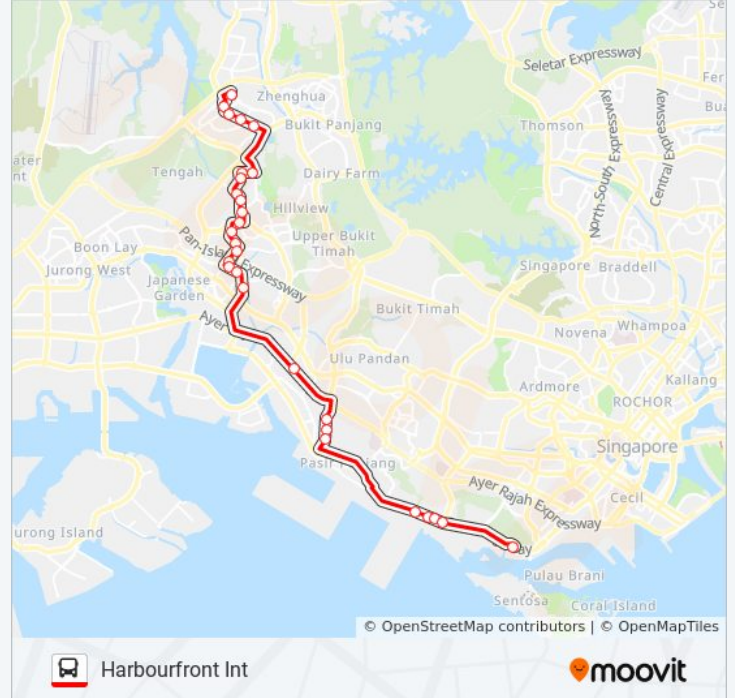

The 188E bus line Harbourfront Int has one route. For regular weekdays, their operation hours are:

(1) Harbourfront Int: 7:08 AM - 7:23 AM

Use the Moovit App to find the closest 188E bus station near you and find out when is the next 188E bus arriving.

Jurong East Ctrl - Blk 266 (28629)

Toh Guan Rd - Opp Blk 288d (28631)

Toh Guan Rd - Blk 284 (28641)

Toh Guan Rd - Opp Imm Bldg (28651)

Aye - Blk 431 (20019)

188E bus Time Schedule

Harbourfront Int Route Timetable:

Stops: 28

Trip Duration: 56 min

Line Summary:

Clementi Rd - Coll Of Design & Engrg (16159)

Clementi Rd - Sde3 (16149)

Clementi Rd - Bef Kent Ridge Ter (16139)

Pasir Panjang Rd - Opp Currency Hse (15199)

Pasir Panjang Rd - Harbourside Bldg 2 (15169)

Pasir Panjang Rd - Mapletree Business City (15159)

Pasir Panjang Rd - Opp Labrador Pk Stn (15149)

Seah Im Rd - Harbourfront Int (14009)

188E bus time schedules and route maps are available in an offline PDF at moovitapp.com. Use the [Moovit App](#) to see live bus times, train schedule or subway schedule, and step-by-step directions for all public transit in Singapore.