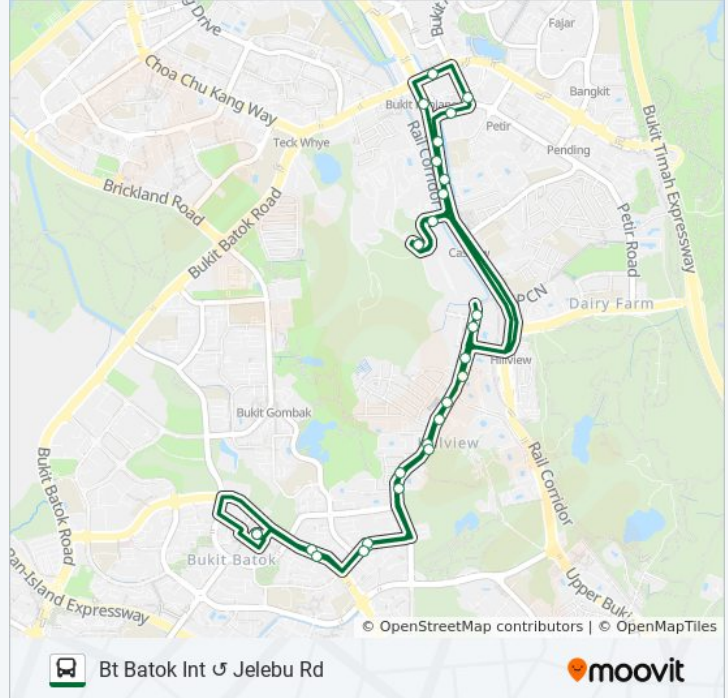

Hillview Ave - Hillview Apts (43249)

Hillview Ave - the Petals Condo (43239)

Bt Batok East Ave 4 - Blk 272 (43161)

Bt Batok East Ave 3 - Blk 229 (43171)

Bt Batok Ctrl - Bt Batok Int (43009)

177 bus time schedules and route maps are available in an offline PDF at moovitapp.com. Use the [Moovit App](#) to see live bus times, train schedule or subway schedule, and step-by-step directions for all public transit in Singapore.

[About Moovit](#) • [MaaS Solutions](#) • [Supported Countries](#) • [Mooviter Community](#)

© 2024 Moovit - All Rights Reserved

Check Live Arrival Times