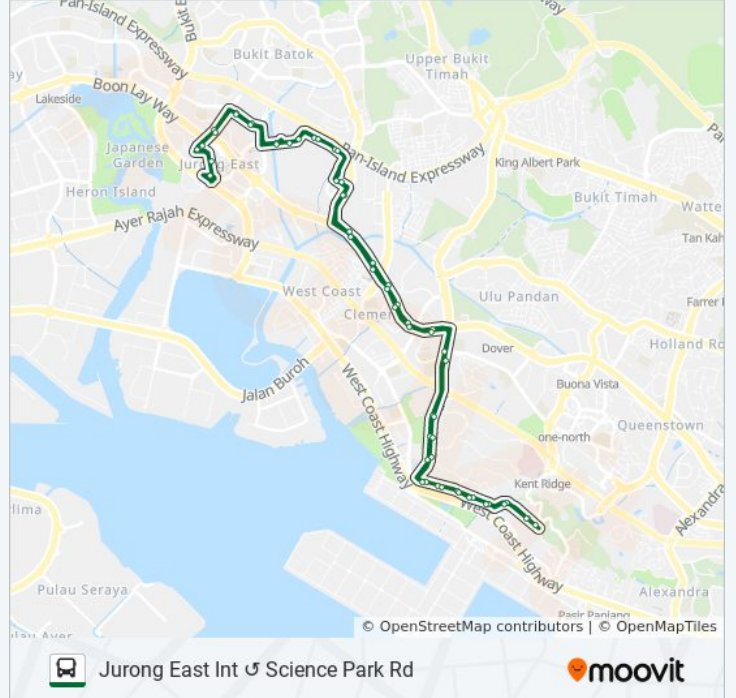

 183

Jurong East Int Science Park Rd

Get The App

The 183 bus line Jurong East Int Science Park Rd has one route. For regular weekdays, their operation hours are:

(1) Jurong East Int: 6:00 AM - 11:22 PM

Use the Moovit App to find the closest 183 bus station near you and find out when is the next 183 bus arriving.

183 bus Time Schedule

Jurong East Int Route Timetable:

Sunday	6:00 AM - 11:22 PM
Monday	6:00 AM - 11:22 PM
Tuesday	6:00 AM - 11:22 PM
Wednesday	6:00 AM - 11:22 PM
Thursday	6:00 AM - 11:22 PM
Friday	6:00 AM - 11:22 PM
Saturday	6:00 AM - 11:22 PM

183 bus Info

Direction: Jurong East Int

Stops: 58

Trip Duration: 89 min

Line Summary:

Pasir Panjang Rd - Aft Clementi Rd (16089)
Pasir Panjang Rd - Bef Pasir Panjang Po (16079)
Pasir Panjang Rd - Heng Mui Keng Terr (16069)
Pasir Panjang Rd - Jamiyah Halfway Hse (16059)
Pasir Panjang Rd - Whitehaven (16049)
Science Pk Rd - Inst Of Micro-Electronics (16101)
Science Pk Rd - Aries (16111)
Science Pk Rd - Galen (16121)
Science Pk Rd - Teletech Pk (16119)
Science Pk Rd - the Alpha (16109)
Pasir Panjang Rd - Opp Luxe Ville (16041)
Pasir Panjang Rd - the Crystal Tabernacle CH (16051)
Pasir Panjang Rd - Opp Heng Mui Keng Terr (16061)
Pasir Panjang Rd - Opp Pasir Panjang Po (16071)
Pasir Panjang Rd - Aft Palm Green Condo (16081)
Clementi Rd - Opp Kent Ridge Ter (16131)
Clementi Rd - Tentera Diraja Mque (16141)
Clementi Rd - the Japanese Pr Sch (16151)
Clementi Rd - Aft Clementi Ave 1 (17091)
C'wealth Ave West - Blk 410 (17151)
C'wealth Ave West - Blk 455 (17161)
C'wealth Ave West - Clementi Stn Exit A (17171)
C'wealth Ave West - Opp Blk 317 (17181)
C'wealth Ave West - Nan Hua Pr Sch (20101)
C'wealth Ave West - Bef Toh Tuck Ave (28011)
Toh Tuck Ave - Bef Toh Tuck Lk (28181)
Toh Tuck Link - Bef Old Toh Tuck Rd (28709)
Toh Guan Rd East - Opp Uni-Tech Ctr (28699)
Toh Guan Rd East - Opp Toh Guan Ctr (28689)
Toh Guan Rd East - Hitachi Elevator Bldg (28679)