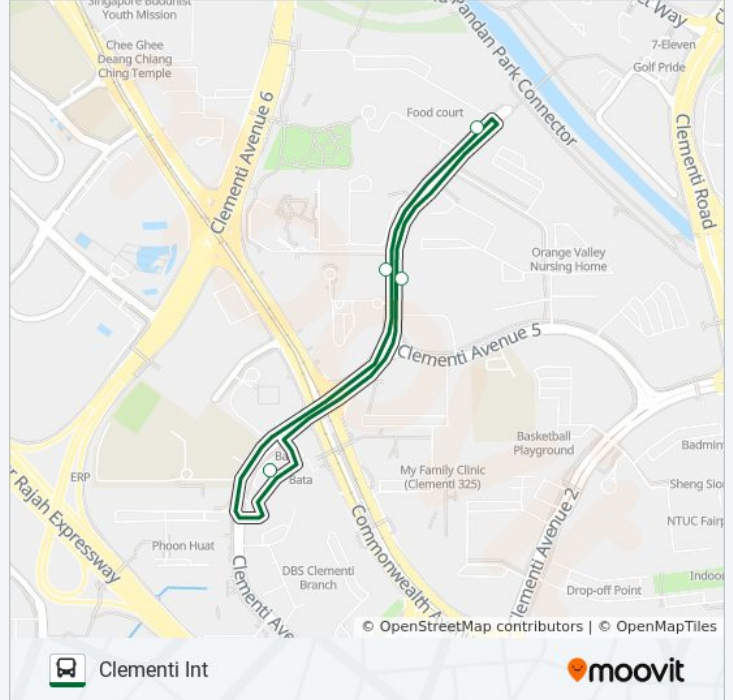

**Direction: Clementi Int**

5 stops

[VIEW LINE SCHEDULE](#)

Clementi Ave 3 - Clementi Int (17009)

Clementi Ave 4 - Bet Blks 315/318 (17211)

Clementi Ave 4 - Blk 308 (17201)

Clementi Ave 4 - Blk 376 (17219)

Clementi Ave 3 - Clementi Int (17009)

**284 bus Info**

**Direction:** Clementi Int

**Stops:** 5

**Trip Duration:** 6 min

**Line Summary:**

284 bus time schedules and route maps are available in an offline PDF at [moovitapp.com](https://moovitapp.com). Use the [Moovit App](#) to see live bus times, train schedule or subway schedule, and step-by-step directions for all public transit in Singapore.

## Check Live Arrival Times