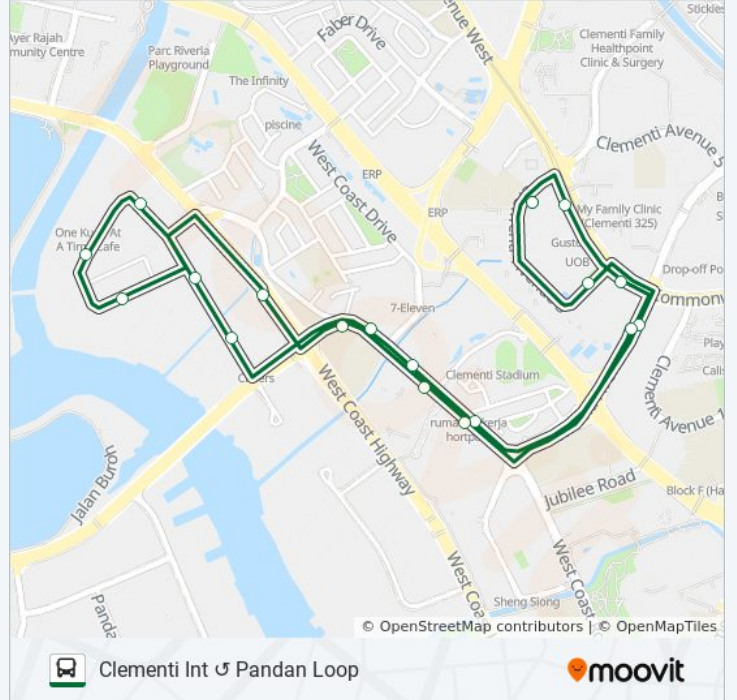

 285

Clementi Int Pandan Loop

Get The App

The 285 bus line Clementi Int Pandan Loop has one route. For regular weekdays, their operation hours are:

(1) Clementi Int: 12:00 AM - 11:48 PM

Use the Moovit App to find the closest 285 bus station near you and find out when is the next 285 bus arriving.

Direction: Clementi Int

19 stops

[VIEW LINE SCHEDULE](#)

- Clementi Ave 3 - Clementi Int (17009)
- Clementi Ave 3 - Ntuc Fairprice (17239)
- Clementi Ave 2 - Opp Blk 460 (17259)
- West Coast Rd - Blk 701 (17061)
- West Coast Rd - Blk 513 (17071)
- West Coast Rd - Tanglin Sec Sch (20291)
- West Coast Highway - Opp the Japanese Sec Sch (20281)
- Pandan Loop - Pan Tech Ind Cplx (20341)
- Pandan Loop - Vejoil Pte Ltd (20331)
- Pandan Loop - S'Pore Food Ind (20329)
- Pandan Loop - Blk T Pandan Light Ind Pk (20319)
- Pandan Loop - Blk L Pandan Light Ind Pk (20309)
- West Coast Rd - Opp Tanglin Sec Sch (20299)
- West Coast Rd - Blk 512 (17079)
- West Coast Rd - Opp Blk 701 (17069)
- Clementi Ave 2 - Blk 460 (17251)
- C'wealth Ave West - Blk 455 (17161)
- C'wealth Ave West - Clementi Stn Exit A (17171)
- Clementi Ave 3 - Clementi Int (17009)

285 bus Time Schedule

Clementi Int Route Timetable:

| | |
|-----------|---------------------|
| Sunday | 12:00 AM - 11:48 PM |
| Monday | 12:00 AM - 11:48 PM |
| Tuesday | 12:00 AM - 11:48 PM |
| Wednesday | 12:00 AM - 11:48 PM |
| Thursday | 12:00 AM - 11:48 PM |
| Friday | 12:00 AM - 11:48 PM |
| Saturday | 12:00 AM - 11:48 PM |

285 bus Info

Direction: Clementi Int

Stops: 19

Trip Duration: 25 min

Line Summary:

285 bus time schedules and route maps are available in an offline PDF at moovitapp.com. Use the [Moovit App](#) to see live bus times, train schedule or subway schedule, and step-by-step directions for all public transit in Singapore.