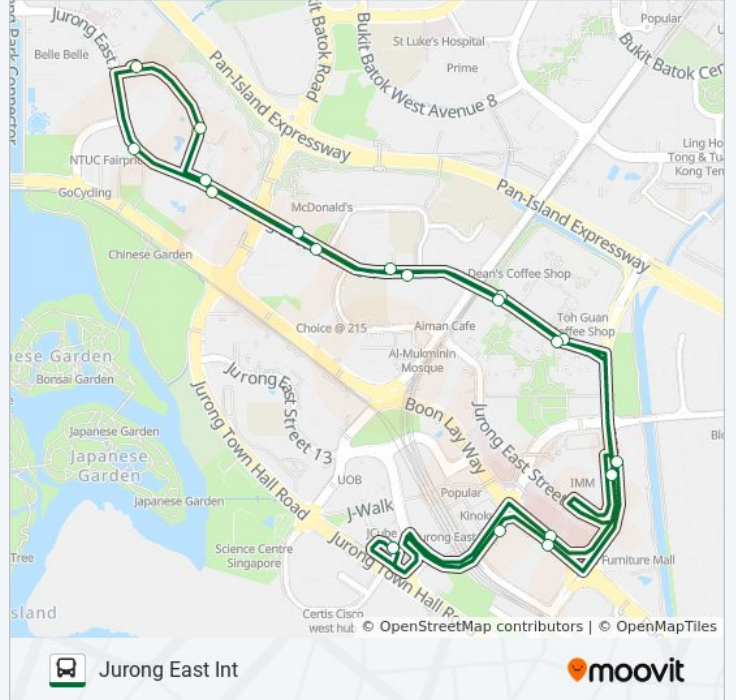

 333

Jurong East Int

Get The App

The 333 bus line Jurong East Int has one route. For regular weekdays, their operation hours are:

(1) Jurong East Int: 12:09 AM - 11:58 PM

Use the Moovit App to find the closest 333 bus station near you and find out when is the next 333 bus arriving.

Direction: Jurong East Int

20 stops

[VIEW LINE SCHEDULE](#)

Jurong Gateway Rd - Jurong East Int (28009)

Boon Lay Way - Ng Teng Fong General Hosp (28059)

Toh Guan Rd - Imm Bldg (28659)

Toh Guan Rd - Blk 286a (28649)

Toh Guan Rd - Opp Imm Bldg (28651)

Boon Lay Way - Opp Ng Teng Fong Gen Hosp (28051)

Jurong Gateway Rd - Opposite Jem (28199)

Jurong Gateway Rd - Jurong East Int (28009)

333 bus Time Schedule

Jurong East Int Route Timetable:

Direction: Jurong East Int

Stops: 20

Trip Duration: 29 min

Line Summary:

333 bus time schedules and route maps are available in an offline PDF at moovitapp.com. Use the [Moovit App](#) to see live bus times, train schedule or subway schedule, and step-by-step directions for all public transit in Singapore.