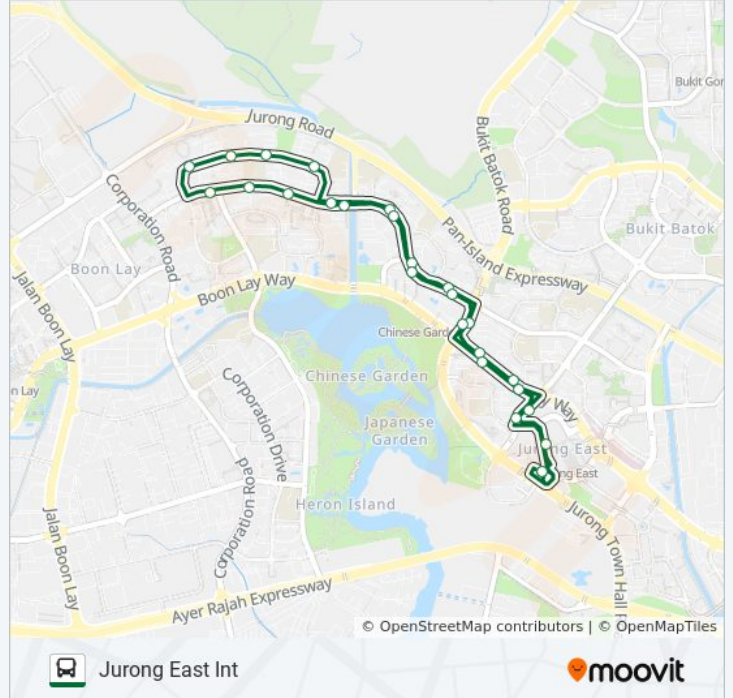

 334

Jurong East Int

Get The App

The 334 bus line Jurong East Int has one route. For regular weekdays, their operation hours are:

(1) Jurong East Int: 12:00 AM - 11:50 PM

Use the Moovit App to find the closest 334 bus station near you and find out when is the next 334 bus arriving.

Jurong West Ave 1 - Blk 422 (28509)

Jurong East Ave 1 - Jurong Polyclinic (28499)

Jurong East Ave 1 - Blk 316 (28469)

Jurong East Ave 1 - Opp Parc Oasis (28459)

Jurong Town Hall Rd - Blk 228 (28289)

**334 bus Time Schedule**

**334 bus Info**

**Direction:** Jurong East Int

**Stops:** 26

**Trip Duration:** 33 min

**Line Summary:**

Boon Lay Way - Bef Yuhua Cc (28089)

Boon Lay Way - Blk 210 (28079)

Jurong East Ctrl - Bef Seventh-Day Advent CH  
(28449)

Jurong Gateway Rd - Bef Jurong East Stn  
(28211)

Jurong Gateway Rd - Jurong East Int (28009)

334 bus time schedules and route maps are available in an offline PDF at [moovitapp.com](https://moovitapp.com). Use the [Moovit App](#) to see live bus times, train schedule or subway schedule, and step-by-step directions for all public transit in Singapore.