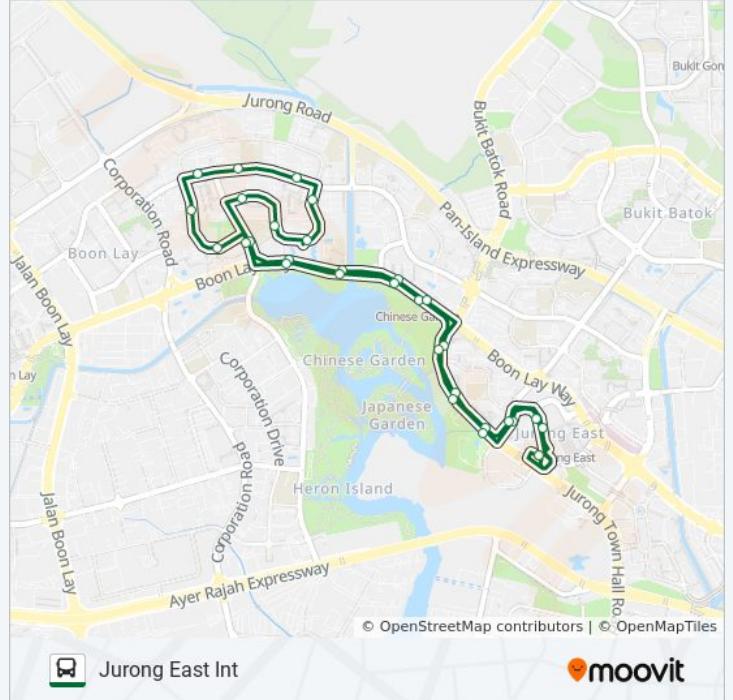

 335

Jurong East Int

Get The App

The 335 bus line Jurong East Int has one route. For regular weekdays, their operation hours are:

(1) Jurong East Int: 12:07 AM - 11:55 PM

Use the Moovit App to find the closest 335 bus station near you and find out when is the next 335 bus arriving.

Direction: Jurong East Int

31 stops

[VIEW LINE SCHEDULE](#)

- Jurong Gateway Rd - Jurong East Int (28009)
- Jurong Gateway Rd - Blk 131 (28301)
- Jurong East Ctrl - Blk 134 (28431)
- Jurong Town Hall Rd - S'Pore Science Ctr (28251)
- Jurong Town Hall Rd - Aft S'Pore Science Ctr (28261)
- Jurong Town Hall Rd - Opp Blk 114 (28271)
- Boon Lay Way - Chinese Gdn Stn (28341)
- Boon Lay Way - Opp Blk 350 (28351)
- Boon Lay Way - Jurong Lake (28361)
- Boon Lay Way - Bef Jurong West St 51 (28371)
- Jurong West St 51 - Blk 515 (28381)
- Jurong West St 52 - Blk 517 (28421)
- Jurong West St 52 - Blk 526 (28411)
- Jurong West Ave 1 - Blk 454 (28409)
- Jurong West Ave 1 - Blk 441 (28529)
- Jurong West Ave 1 - Blk 425 (28519)
- Jurong West St 41 - Blk 491 (28581)
- Jurong West St 41 - Opp Blk 481 (28591)
- Jurong West St 41 - Yuhua Sec Sch (28601)
- Jurong West St 41 - Opp Blk 461 (28611)
- Jurong West St 51 - Opp Blk 515 (28389)

335 bus Time Schedule

Jurong East Int Route Timetable:

Sunday	12:07 AM - 11:55 PM
Monday	12:07 AM - 11:55 PM
Tuesday	12:07 AM - 11:55 PM
Wednesday	12:07 AM - 11:55 PM
Thursday	12:07 AM - 11:55 PM
Friday	12:07 AM - 11:55 PM
Saturday	12:07 AM - 11:55 PM

335 bus Info

Direction: Jurong East Int

Stops: 31

Trip Duration: 39 min

Line Summary:

- Boon Lay Way - Aft Jurong West St 51 (28379)
- Boon Lay Way - Opp Jurong Lake (28369)
- Boon Lay Way - Blk 350 (28359)
- Boon Lay Way - Opp Chinese Gdn Stn (28349)
- Jurong Town Hall Rd - Blk 114 (28279)
- Jurong Town Hall Rd - Blk 118 (28269)
- Jurong Town Hall Rd - Opp S'Pore Science Ctr (28259)
- Jurong East Ctrl - Blk 124 (28439)
- Jurong Gateway Rd - Bef Jurong East Stn (28211)
- Jurong Gateway Rd - Jurong East Int (28009)