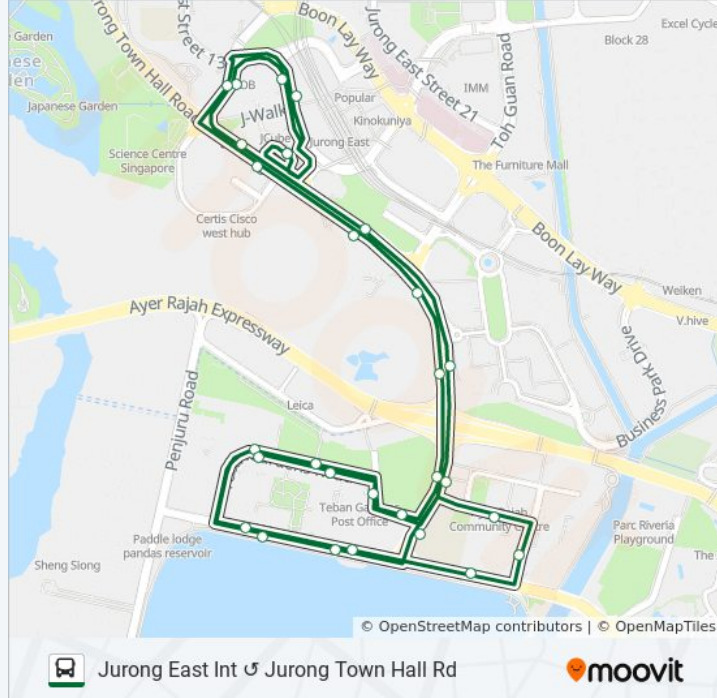

The 143M bus line Jurong East Int Jurong Town Hall Rd has one route. For regular weekdays, their operation hours are:

(1) Jurong East Int: 12:00 AM - 11:45 PM

Use the Moovit App to find the closest 143M bus station near you and find out when is the next 143M bus arriving.

Direction: Jurong East Int

28 stops

[VIEW LINE SCHEDULE](#)

Jurong Gateway Rd - Jurong East Int (28009)
Jurong Gateway Rd - Blk 131 (28301)
Jurong East Ctrl - Blk 134 (28431)
Jurong Town Hall Rd - Jurong East Lib (28249)
Jurong Town Hall Rd - Jurong Town Hall Int (28239)
Jurong Town Hall Rd - German Ctr (28229)
Teban Gdns Rd - Bef Blk 39 (20201)
Teban Gdns Rd - Blk 41 (20211)
Teban Gdns Rd - Bef Hasanah Mque (20231)
West Coast Rd - Aft Teban Gdns Rd (20179)
West Coast Rd - Blk 35 (20169)
West Coast Rd - Blk 411 (20159)
Pandan Gdns - Blk 410 (20199)
Pandan Gdns - Opp Ayer Rajah Cc (20189)
Jurong Town Hall Rd - C'wealth Sec Sch (20259)
West Coast Rd - Opp Blks 34/35 (20161)
West Coast Rd - Opp Blk 47 (20171)
Teban Gdns Rd - Aft Hasanah Mque (20239)
Teban Gdns Rd - Opp Blk 41 (20219)
Teban Gdns Rd - Bef Jurong Town Hall Rd (20209)

143M bus Info

Direction: Jurong East Int

Stops: 28

Trip Duration: 35 min

Line Summary:

Jurong Town Hall Rd - Aft Pandan Gdns (20261)

Jurong Town Hall Rd - Opp German Ctr (20271)

Jurong Town Hall Rd - Opp Intl Business Pk (28221)

Jurong Town Hall Rd - Jurong Town Hall (28231)

Jurong Town Hall Rd - Opp Jurong East Lib (28241)

Jurong East Ctrl - Blk 124 (28439)

Jurong Gateway Rd - Bef Jurong East Stn (28211)

Jurong Gateway Rd - Jurong East Int (28009)