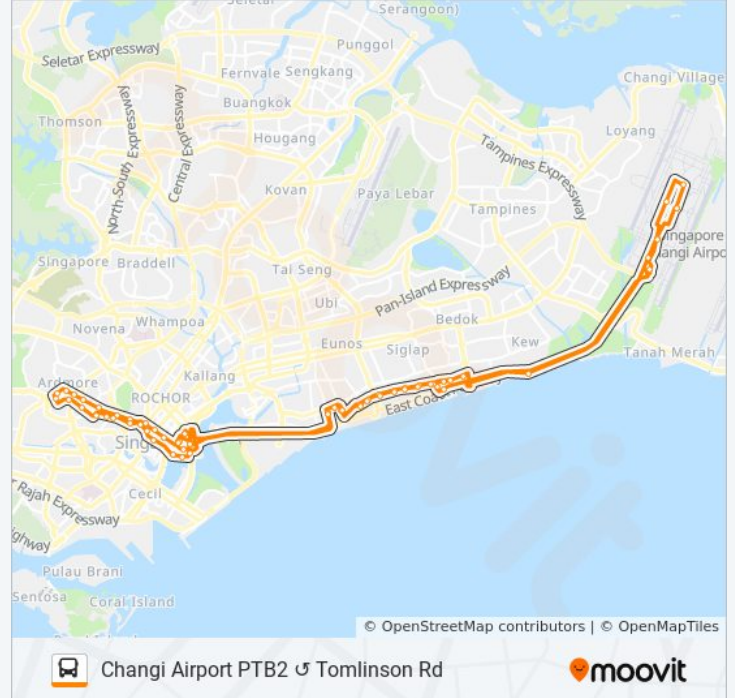

36 bus Info

Direction: Changi Airport Ptb2

Stops: 61

Trip Duration: 119 min

Line Summary:

Temasek Ave - Opp the Ritz-Carlton (02171)

Raffles Ave - the Float @ Marina Bay (02051)

Raffles Ave - the Esplanade (02061)

Orchard Rd - Orchard Stn/Tang Plaza (09047)

Orchard Rd - Bef Cairnhill Rd (09037)

Orchard Rd - Concorde Hotel S'Pore (08138)

Orchard Rd - Dhoby Ghaut Stn (08057)

Bras Basah Rd - Bencoolen Stn Exit B (08069)

Bras Basah Rd - Aft Bras Basah Stn Exit A
(04179)

Bras Basah Rd - Raffles Hotel (02049)

Temasek Blvd - Suntec Convention Ctr (02151)

Temasek Ave - Aft Promenade Stn Exit C (02161)

Tg Katong Rd Sth - Tg Katong Rd Sth P/G
(82051)

Marine Parade Rd - St. Patrick's Sec Sch (92081)

Marine Parade Rd - Opp Neptune Ct (93011)

Marine Parade Rd - Opp Mandarin Gdns (93021)

Siglap Rd - Bef Seaside Residences (93199)

Siglap Link - Seaside Residences (93149)