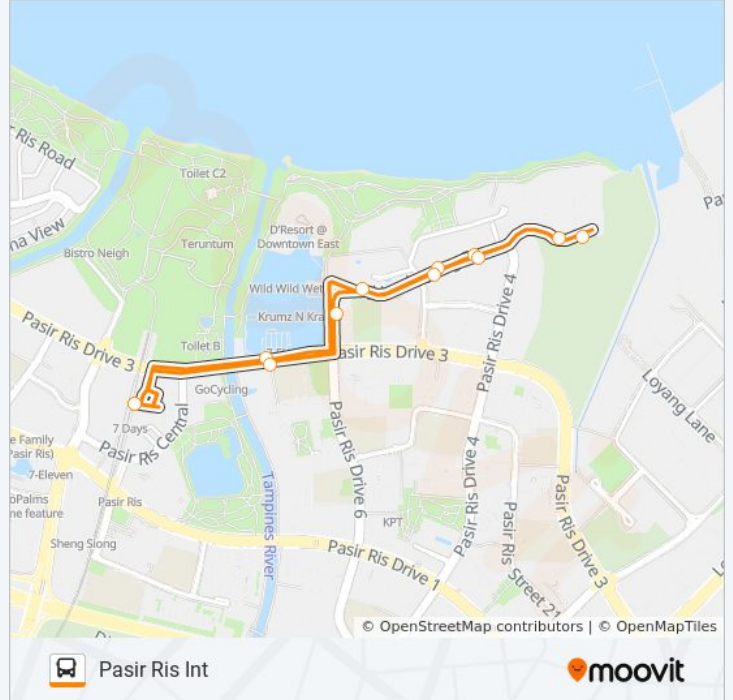

354

Pasir Ris Int

Get The App

The 354 bus line Pasir Ris Int has one route. For regular weekdays, their operation hours are:

(1) Pasir Ris Int: 6:00 AM - 11:50 PM

Use the Moovit App to find the closest 354 bus station near you and find out when is the next 354 bus arriving.

Direction: Pasir Ris Int

12 stops

[VIEW LINE SCHEDULE](#)

Pasir Ris Bus Interchange

Pasir Ris Dr 3 - Downtown East (78109)

Jln Loyang Besar - Aft Loyang Gdns (78099)

Jln Loyang Besar - Lighthouse (78251)

Jln Loyang Besar - Opp Ripple Bay (78261)

Pasir Ris Dr 3 - Opp Downtown East (78101)

Pasir Ris Bus Interchange

354 bus Time Schedule

Pasir Ris Int Route Timetable:

Sunday	12:03 AM - 11:50 PM
Monday	12:03 AM - 11:50 PM
Tuesday	6:00 AM - 11:50 PM
Wednesday	6:00 AM - 11:50 PM
Thursday	6:00 AM - 11:50 PM
Friday	12:03 AM - 11:50 PM
Saturday	6:00 AM - 11:50 PM

354 bus Info

Direction: Pasir Ris Int

Stops: 12

Trip Duration: 14 min

Line Summary:

354 bus time schedules and route maps are available in an offline PDF at moovitapp.com. Use the [Moovit App](#) to see live bus times, train schedule or subway schedule, and step-by-step directions for all public transit in Singapore.