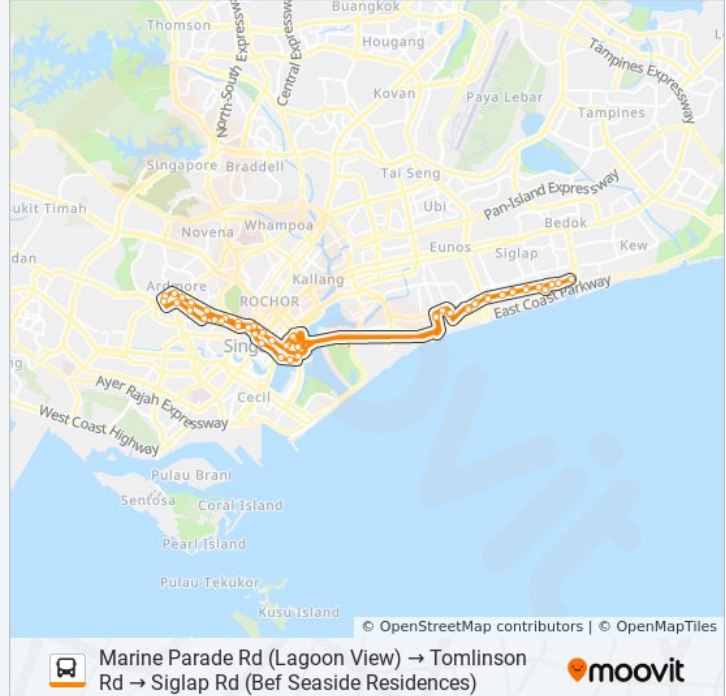

Marine Parade Rd (Lagoon View) → Tomlinson Rd → Siglap Rd (Bef Seaside Residences)

[Get The App](#)

The 36B bus line Marine Parade Rd (Lagoon View) → Tomlinson Rd → Siglap Rd (Bef Seaside Residences) has one route. For regular weekdays, their operation hours are:

(1) Siglap Rd (Bef Seaside Residences): 6:30 AM - 7:00 PM

Use the Moovit App to find the closest 36B bus station near you and find out when is the next 36B bus arriving.

Direction: Siglap Rd (Bef Seaside Residences)

Marine Parade Rd - Opp Blk 72 (92051)

Marine Parade Rd - Chij Katong Convent (Pr)
(92061)

Marine Parade Rd - St. Patrick's Sec Sch (92081)

Marine Parade Rd - Opp Neptune Ct (93011)

Marine Parade Rd - Opp Mandarin Gdns (93021)

Siglap Rd - Bef Seaside Residences (93199)

36B bus time schedules and route maps are available in an offline PDF at moovitapp.com. Use the [Moovit App](#) to see live bus times, train schedule or subway schedule, and step-by-step directions for all public transit in Singapore.