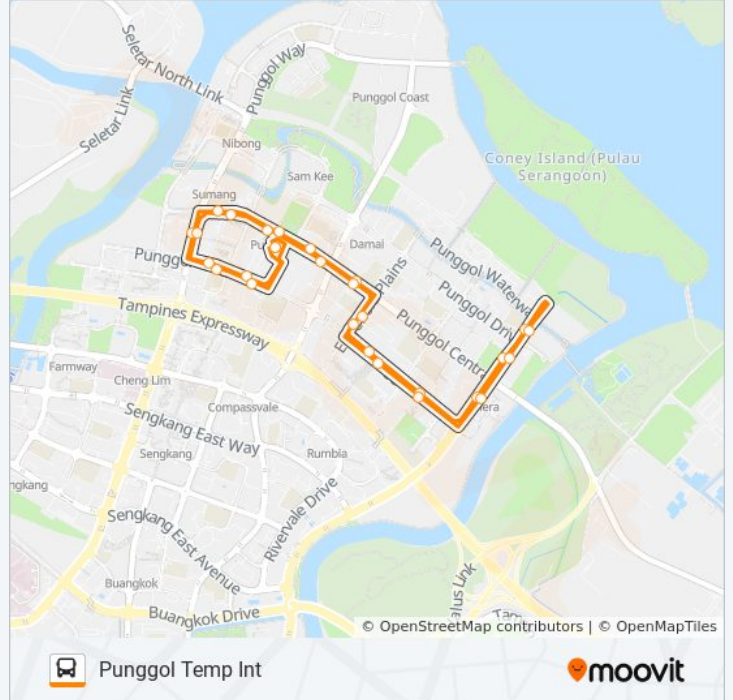

 381

Punggol Temp Int

Get The App

The 381 bus line Punggol Temp Int has one route. For regular weekdays, their operation hours are:

(1) Punggol Temp Int: 12:09 AM - 11:56 PM

Use the Moovit App to find the closest 381 bus station near you and find out when is the next 381 bus arriving.

Direction: Punggol Temp Int

28 stops

[VIEW LINE SCHEDULE](#)

- Punggol Pl - Punggol Temp Int (65009)
- Punggol Field - Opp Blk 272c (65341)
- Punggol Field - Opp Blk 268d (65331)
- Punggol Way - Bef Soo Teck Stn (65149)
- Punggol Ctrl - Opp Blk 264a (65401)
- Punggol Ctrl - Punggol Stn/Waterway Pt (65251)
- Punggol Ctrl - Blk 303d (65221)
- Punggol Ctrl - Punggol Sec/Blk 601b (65281)
- Edgefield Plains - Blk 178 (65249)
- Punggol Field - Meridian Stn Exit B (65161)
- Punggol Field - Coral Edge Stn Exit B (65171)
- Punggol East - Riviera Stn Exit B (65231)
- Punggol East - Atf Punggol Ctrl (65181)
- Punggol East - Blk 659a (65561)
- Punggol East - Blk 654d (65569)
- Punggol East - Bef Punggol Ctrl (65189)
- Punggol East - Riviera Stn Exit A (65239)
- Punggol Field - Coral Edge Stn Exit A (65179)
- Punggol Field - Meridian Stn Exit A (65169)
- Edgefield Plains - Blk 196c (65241)
- Punggol Ctrl - Opp Punggol Sec/Blk 195e (65289)

381 bus Info

Direction: Punggol Temp Int

Stops: 28

Trip Duration: 38 min

Line Summary:

Punggol Ctrl - Blk 298 (65229)

Punggol Ctrl - Punggol Stn/Int (65259)

Punggol Ctrl - Bef Blk 264 (65409)

Punggol Way - Aft Soo Teck Stn (65141)

Punggol Field - Blk 268c (65339)

Punggol Field - Blk 272c (65349)

Punggol PI - Punggol Temp Int (65009)

381 bus time schedules and route maps are available in an offline PDF at moovitapp.com. Use the [Moovit App](#) to see live bus times, train schedule or subway schedule, and step-by-step directions for all public transit in Singapore.