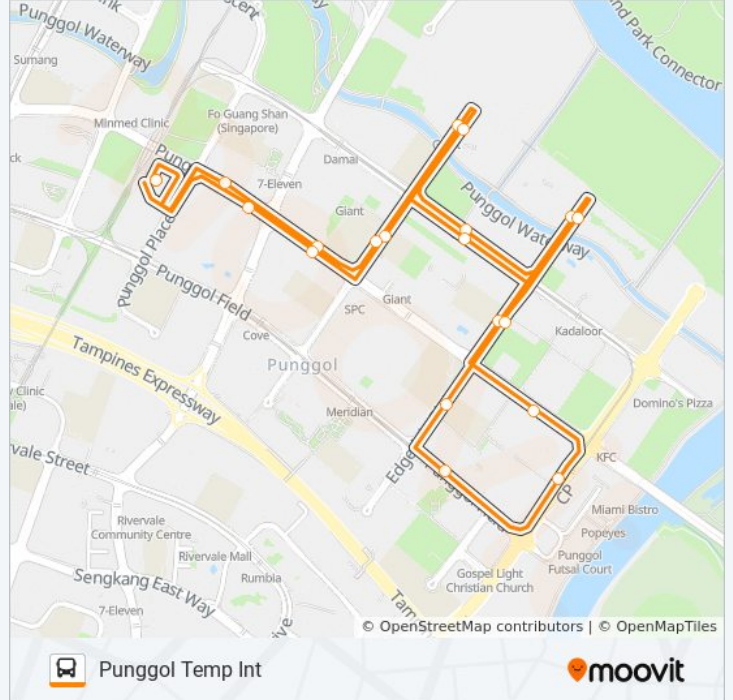

 386

Punggol Temp Int

Get The App

The 386 bus line Punggol Temp Int has one route. For regular weekdays, their operation hours are:

(1) Punggol Temp Int: 12:04 AM - 11:51 PM

Use the Moovit App to find the closest 386 bus station near you and find out when is the next 386 bus arriving.

**Direction: Punggol Temp Int**

20 stops

[VIEW LINE SCHEDULE](#)

- Punggol Pl - Punggol Temp Int (65009)
- Punggol Ctrl - Blk 303d (65221)
- Punggol Ctrl - Punggol Sec/Blk 601b (65281)
- Edgefield Plains - Punggol Sec Sch (65381)
- Edgefield Plains - Blk 672a (65391)
- Punggol Dr - Oasis Stn Exit A (65319)
- Edgedale Plains - Blk 682a (65371)
- Edgedale Plains - Opp Horizon Pr Sch (65419)
- Edgedale Plains - Greendale Pr Sch (65429)
- Punggol Field - Coral Edge Stn Exit B (65171)
- Punggol East - Riviera Stn Exit B (65231)
- Punggol Ctrl - Blk 162b (65269)
- Edgedale Plains - Horizon Pr Sch (65411)
- Edgedale Plains - Blk 661a (65379)
- Punggol Dr - Oasis Stn Exit B/Blk 617d (65311)
- Edgefield Plains - Blk 670a (65399)
- Edgefield Plains - Opp Punggol Sec Sch (65389)
- Punggol Ctrl - Opp Punggol Sec/Blk 195e (65289)
- Punggol Ctrl - Blk 298 (65229)
- Punggol Pl - Punggol Temp Int (65009)

**386 bus Time Schedule**

Punggol Temp Int Route Timetable:

Sunday	12:04 AM - 11:51 PM
Monday	12:04 AM - 11:51 PM
Tuesday	12:04 AM - 11:51 PM
Wednesday	12:04 AM - 11:51 PM
Thursday	12:04 AM - 11:51 PM
Friday	12:04 AM - 11:51 PM
Saturday	12:04 AM - 11:51 PM

**386 bus Info**

**Direction:** Punggol Temp Int

**Stops:** 20

**Trip Duration:** 29 min

**Line Summary:**

386 bus time schedules and route maps are available in an offline PDF at [moovitapp.com](https://moovitapp.com). Use the [Moovit App](#) to see live bus times, train schedule or subway schedule, and step-by-step directions for all public transit in Singapore.