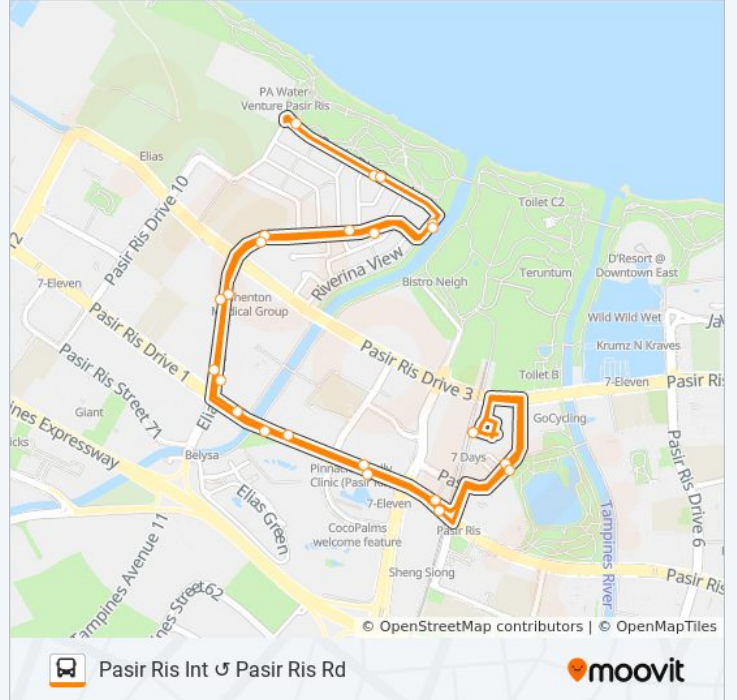

Pasir Ris Bus Interchange

403 bus time schedules and route maps are available in an offline PDF at moovitapp.com. Use the [Moovit App](#) to see live bus times, train schedule or subway schedule, and step-by-step directions for all public transit in Singapore.

[About Moovit](#) • [MaaS Solutions](#) • [Supported Countries](#) • [Mooviter Community](#)

© 2024 Moovit - All Rights Reserved

Check Live Arrival Times