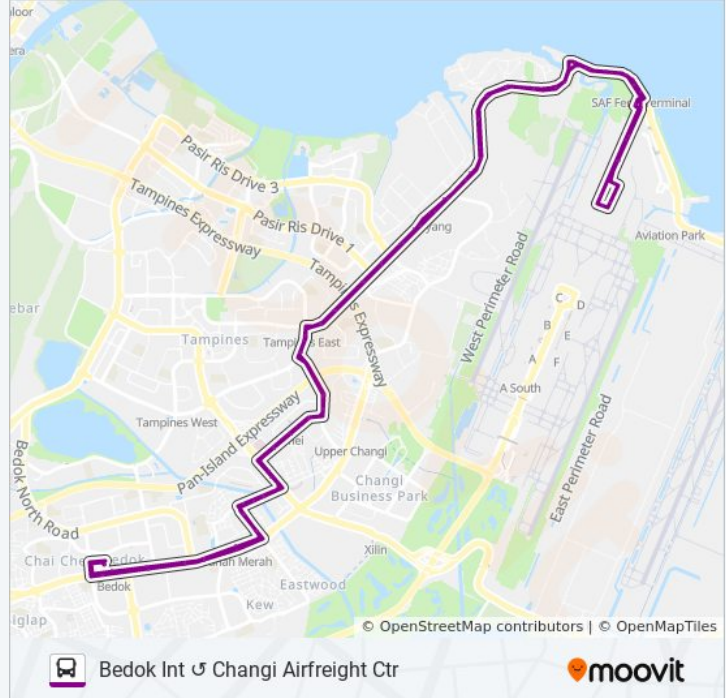

Loyang Ave - Blk 149a (98011)
Loyang Ave - Blk 275 (98021)
Loyang Ave - Opp Loyang Valley (98041)
Loyang Way - Krislite Bldg (98121)
Loyang Way - Bef Loyang Way 1 (98131)
Loyang Ave - Opp Engine Test Facility (98061)
Loyang Ave - Loyang Way/Soxal (98071)
Loyang Ave - Bef Sch Of Commando (99011)
Loyang Ave - Bef Cranwell Rd (99021)
Loyang Ave - Opp Maranatha B-P CH (99031)
Loyang Ave - Aft Changi Golf Course (99041)
Telok Paku Rd - Bef S'Pore Aviation Ac (99181)
Nicoll Dr - Changi Beach Cp 2 (99171)
Nicoll Dr - Bef Changi Beach Cp 3 (99161)
Nicoll Dr - Changi Beach Cp 4 (95071)
Nicoll Dr - Changi Beach Cp 5 (95081)
Nicoll Dr - Saf Ferry Ter (95091)
Airline Rd - Police Pass Off (95131)
Airline Rd - Aft Cargo Bldg D (95141)
Airline Rd - Airline Hse (95061)
Airline Rd - 3rd Cargo Agents (95051)
Airport Cargo Rd - Cias Cargo Ters (95041)
Airport Cargo Rd - Airfreight Ter Bldg (95039)
Airport Cargo Rd - Sats Cargo Ter (95049)
Airline Rd - Opp Airline Hse (95069)
Airline Rd - Bef Cargo Bldg D (95149)
Airline Rd - Police Pass Off (95139)
Nicoll Dr - Opp Saf Ferry Ter (95099)
Nicoll Dr - Opp Changi Beach Cp 5 (95089)
Nicoll Dr - Opp Changi Beach Cp 4 (95079)
Telok Paku Rd - S'Pore Aviation Ac (99189)
Loyang Ave - Changi Golf Course (99049)
Loyang Ave - St. George Chapel (99039)