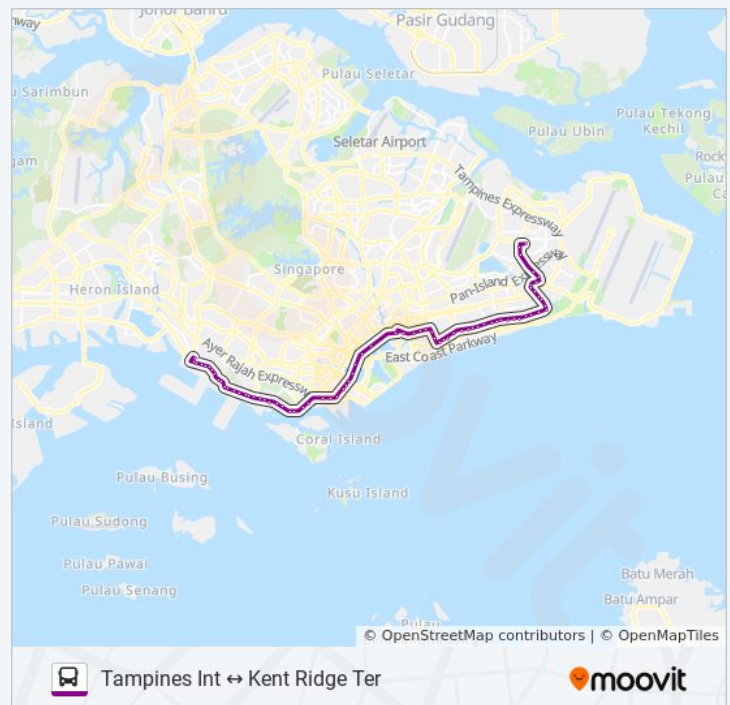

Robinson Rd - Aft Capital Twr (03111)

Monday	12:00 AM - 11:45 PM
Tuesday	12:00 AM - 11:45 PM
Wednesday	12:00 AM - 11:45 PM
Thursday	12:00 AM - 11:45 PM
Friday	12:00 AM - 11:42 PM
Saturday	12:00 AM - 11:45 PM

### 10 bus Info

**Direction:** Tampines Int

**Stops:** 74

**Trip Duration:** 123 min

**Line Summary:**

Robinson Rd - 80 Robinson Rd (03071)

Robinson Rd - Raffles Pl Stn Exit F (03031)

Fullerton Rd - Fullerton Sq (03011)

Esplanade Dr - Esplanade Bridge (02111)

Nicoll Highway - Opp Suntec City (80151)

Nicoll Highway - Opp Nicoll Highway Stn (80161)

Nicoll Highway - Opp Natl Stadium (80211)

Mountbatten Rd - S.A. Deaf (80149)