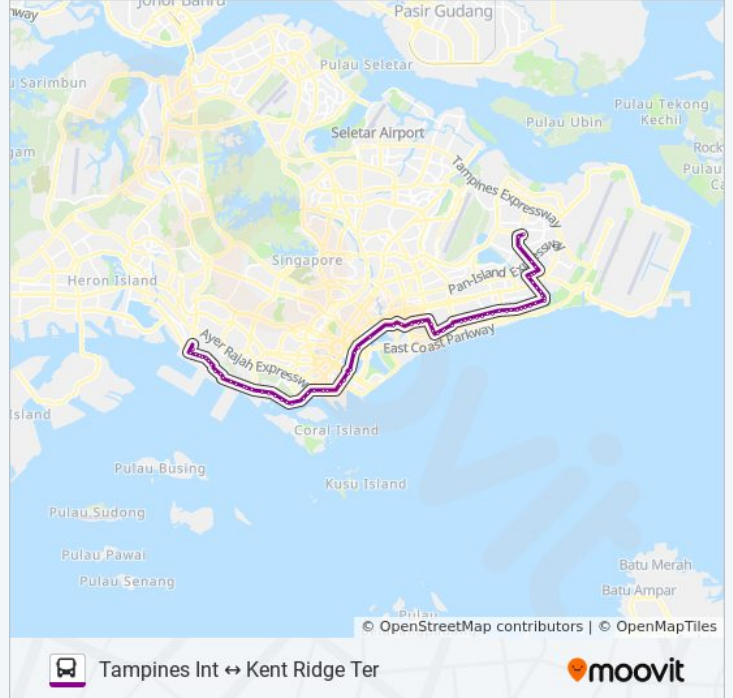

**10 bus Info**

**Direction:** Kent Ridge Ter

**Stops:** 74

**Trip Duration:** 121 min

**Line Summary:**

Upp East Coast Rd - Aft Sennet Rd (94029)  
Upp East Coast Rd - Opp Evergreen Ave (94019)  
Upp East Coast Rd - Siglap Sth Cc (93099)  
Upp East Coast Rd - Opp Goodwill Ct (93089)  
East Coast Rd - Opp Springvale (93079)  
East Coast Rd - Aft Siglap Rd (93069)  
East Coast Rd - Aft Jln Buloh Perindu (93059)  
East Coast Rd - St. Patrick's Sch (92159)  
East Coast Rd - St. Patrick's Green (92149)  
East Coast Rd - Opp Caltex Stn (92139)  
East Coast Rd - the Holy Family CH (92129)  
East Coast Rd - Roxy Sq (92119)  
Mountbatten Rd - Opp Katong Shop Ctr (92109)  
Mountbatten Rd - One Amber (92099)  
Tg Katong Rd - Aft Katong Po (92161)  
Tg Katong Rd - Opp Tg Katong Girls' Sch (82071)  
Dunman Rd - Bef Old Airport Rd (81199)  
Old Airport Rd - Dakota Stn Exit B/Blk 60 (81189)  
Old Airport Rd - Blk 22 (81179)  
Mountbatten Rd - Opp S.A. Deaf (80141)  
Nicoll Highway - Natl Stadium (80219)  
Nicoll Highway - Nicoll Highway Stn (80169)  
Nicoll Highway - Suntec City (80159)  
Nicoll Highway - Opp War Memorial Pk (02119)  
Collyer Quay - Oue Bayfront (03019)  
Raffles Quay - One Raffles Quay (03059)  
Shenton Way - Uic Bldg (03129)  
Shenton Way - Opp Axa Twr (03217)  
Keppel Rd - Opp Customs Port Br Hq (05649)  
Keppel Rd - Opp Former Railway Stn (14061)  
Keppel Rd - Keppel Workshop (14071)  
Keppel Rd - Tg Pagar Dp Blk F5 (14081)

Keppel Rd - Opp Keppel Dp Blk 517 (14101)

Telok Blangah Rd - Harbourfront Stn/Vivocity  
(14141)

Telok Blangah Rd - Opp Harbourfront Int (14121)

Telok Blangah Rd - Caribbean at Keppel Bay  
(14131)

Telok Blangah Rd - Opp Chr Community Chapel  
(14151)

Telok Blangah Rd - Telok Blangah Stn (14161)

Telok Blangah Rd - Opp Yeo's Bldg (14171)

Pasir Panjang Rd - Labrador Pk Stn (15141)

Pasir Panjang Rd - Opp Mapletree Biz City  
(15151)

Pasir Panjang Rd - Opp Harbourside Bldg 2  
(15161)