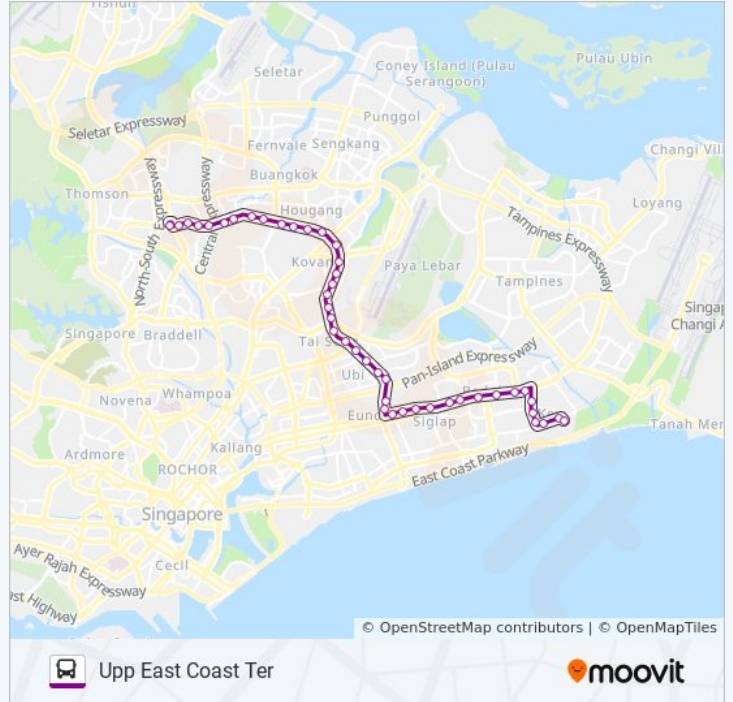

Ang Mo Kio Ave 3 - Blk 564 (54291)

Ang Mo Kio Ave 3 - Blk 5022 (54301)

Ang Mo Kio Ave 3 - Daikin S'Pore (66341)

Ang Mo Kio Ave 3 - Blk 554 (66331)

Ang Mo Kio Ave 3 - Blk 516 (66101)

Hougang Ave 2 - Blk 634 (63311)

Hougang Ave 2 - Blk 627 (63321)

Hougang Ave 2 - Blk 615 (63331)

Hougang Ave 2 - Opp Blk 709 (63341)

Hougang Ave 3 - Blk 1 (63249)

Hougang Ave 3 - Opp Blk 248 (63071)

Hougang Ave 3 - Opp Blk 241 (63081)

Hougang Ave 3 - Opp Blk 106 (63091)

Hougang Ave 3 - Opp Blk 169 (63101)

Hougang Ave 3 - Bef S'Pore Girls' Hme (62231)

Hougang Ave 3 - Sbst Hougang Depot (62241)

Hougang Ave 3 - Aft Kim Chuan Rd (71051)

Hougang Ave 3 - Bef Airport Rd (71061)

Eunos Link - Opp Comfort Driving Ctr (71071)

Eunos Link - Eunos Technolink (71081)

Eunos Link - Blk 637 (71091)

Jln Eunos - Opp Blk 322 (72019)

Jln Eunos - Opp Blk 16 (83119)

Jln Eunos - Opp Eunos Stn (83109)

Sims Ave East - Casa Sarina (83011)

Sims Ave East - Opp Hong San Si Tp (83031)

Sims Ave East - Kembangan Stn (83062)

Sims Ave East - Opp Perpetual Succour CH (83081)

New Upp Changi Rd - Chai Chee Ind Pk (84011)

New Upp Changi Rd - Blk 32 (84021)

New Upp Changi Rd - Bedok Stn Exit B (84031)

New Upp Changi Rd - Blk 221a (84041)

Saturday

5:30 AM - 11:45 PM

25 bus Info

Direction: Upp East Coast Ter

Stops: 44

Trip Duration: 73 min

Line Summary: