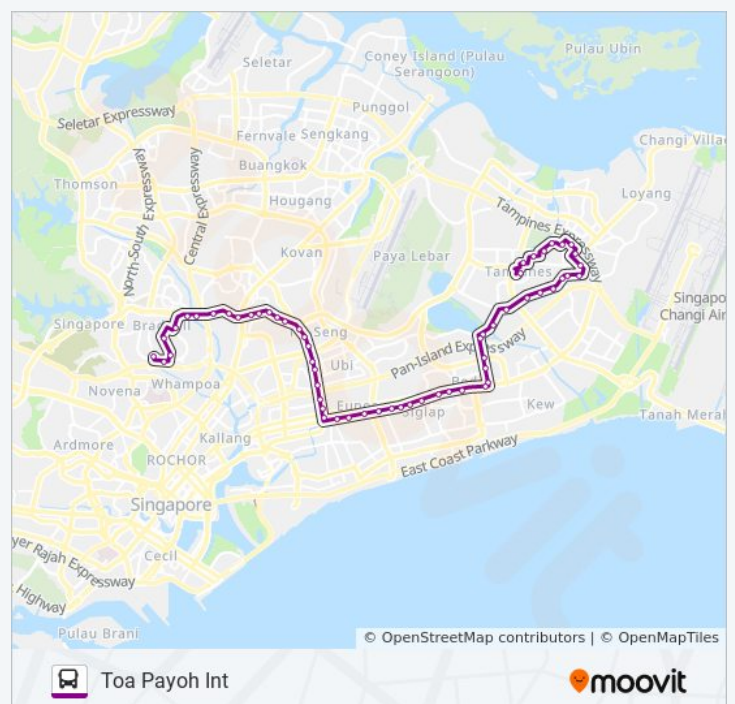

Sunday	12:00 AM - 11:59 PM
Monday	12:00 AM - 11:59 PM
Tuesday	12:00 AM - 11:59 PM
Wednesday	12:00 AM - 11:59 PM
Thursday	12:00 AM - 11:59 PM
Friday	12:00 AM - 11:59 PM
Saturday	12:00 AM - 11:59 PM

28 bus Info

Direction: Toa Payoh Int

Stops: 58

Trip Duration: 87 min

Line Summary:

Bedok Nth Ave 3 - Bet Blks 139/140 (84219)

Bedok Nth Ave 3 - Opp Blk 220 Cp (84199)

New Upp Changi Rd - Blk 27 (84049)

New Upp Changi Rd - Bedok Stn Exit A (84039)