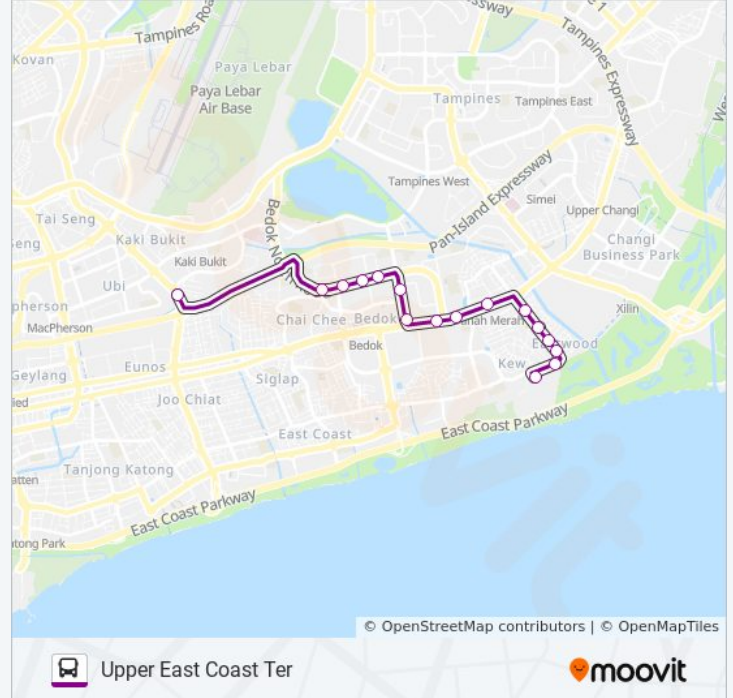

Bedok Rd - Opp Excelsior Gdns (85039)

Bedok Rd - Aft Bedok Meth CH (85029)

Bedok Rd - Eastwood Ctr (85019)

Upp East Coast Rd - Bedok Camp 2 (94079)

Upp East Coast Rd - Upp East Coast Ter (94009)

45 bus time schedules and route maps are available in an offline PDF at moovitapp.com. Use the [Moovit App](#) to see live bus times, train schedule or subway schedule, and step-by-step directions for all public transit in Singapore.

[About Moovit](#) • [MaaS Solutions](#) • [Supported Countries](#) • [Mooviter Community](#)

© 2024 Moovit - All Rights Reserved

Check Live Arrival Times