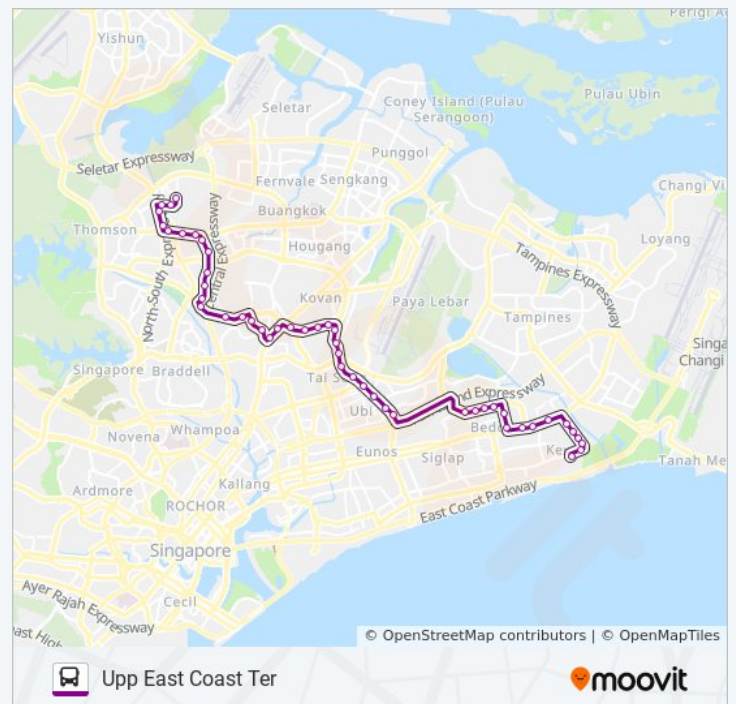

Eunos Link - Opp Comfort Driving Ctr (71071)

Eunos Link - Eunos Technolink (71081)

Eunos Link - Blk 637 (71091)

Wednesday	6:00 AM - 11:25 PM
Thursday	6:00 AM - 11:25 PM
Friday	6:00 AM - 11:25 PM
Saturday	6:00 AM - 11:25 PM

45 bus Info

Direction: Upp East Coast Ter

Stops: 48

Trip Duration: 76 min

Line Summary:

Jln Eunus - Opp Blk 322 (72019)

Bedok Nth Rd - Blk 547 (84361)

Bedok Nth Rd - Blk 521 (84311)