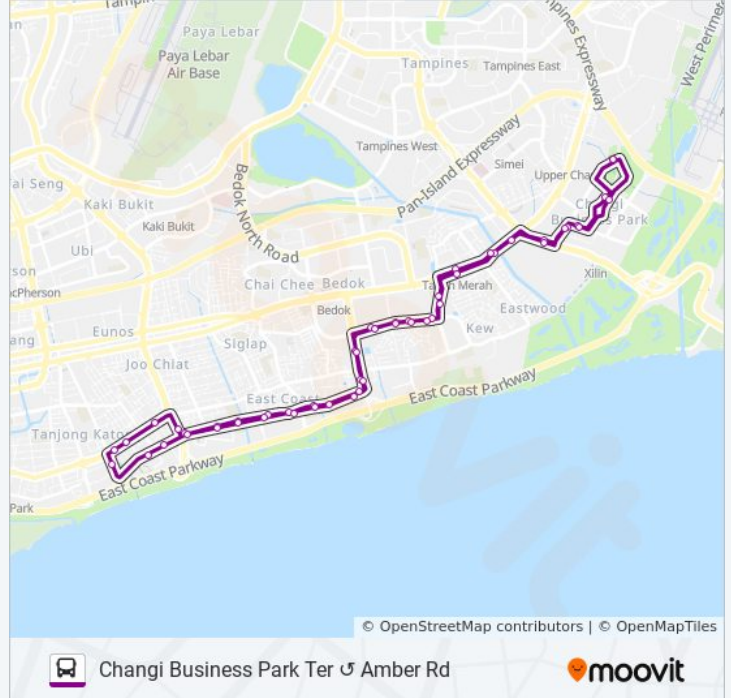

The 47 bus line Changi Business Park Ter Amber Rd has one route. For regular weekdays, their operation hours are: (1) Changi Business Park Ter: 6:00 AM - 11:45 PM  
Use the Moovit App to find the closest 47 bus station near you and find out when is the next 47 bus arriving.

**Direction: Changi Business Park Ter**

51 stops

[VIEW LINE SCHEDULE](#)

Changi Sth Ave 1 - Changi Business Pk Ter (97009)

Changi Business Pk Ctrl 2 - Aft Akzonobel (96361)

Changi Sth Ave 2 - Opp Changi City Pt (96389)

Bedok Sth Ave 3 - Bef Bedok View Sec Sch  
(84109)

New Upp Changi Rd - Tanah Merah Stn Exit B  
(85091)

Upp Changi Rd East - Aft Bedok Rd (85101)

Xilin Ave - S'Pore Expo (96229)

Changi Sth Ave 1 - Bef Changi Sth St 2 (96311)

Changi Sth Ave 2 - Changi City Pt (96381)

Changi Business Pk Ctrl 1 - Honeywell Bldg

(96401)

Changi Sth Ave 1 - Changi Business Pk Ter  
(97009)

47 bus time schedules and route maps are available in an offline PDF at [moovitapp.com](https://moovitapp.com). Use the [Moovit App](#) to see live bus times, train schedule or subway schedule, and step-by-step directions for all public transit in Singapore.