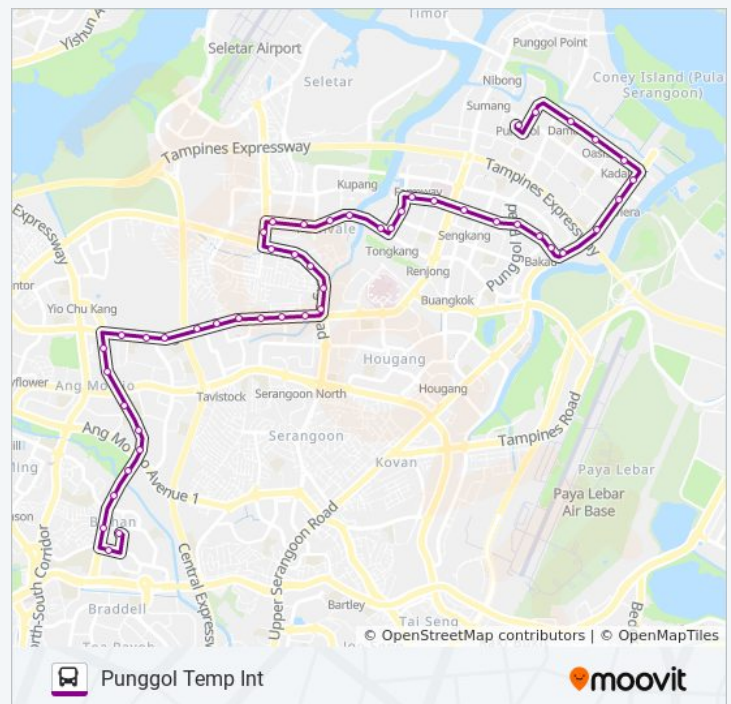

Friday 6:00 AM - 11:32 PM

Saturday 5:45 AM - 11:44 PM

50 bus Info

Direction: Punggol Temp Int

Stops: 48

Trip Duration: 73 min

Line Summary:

Anchorvale Rd - Opp Blk 313 Cp (67379)