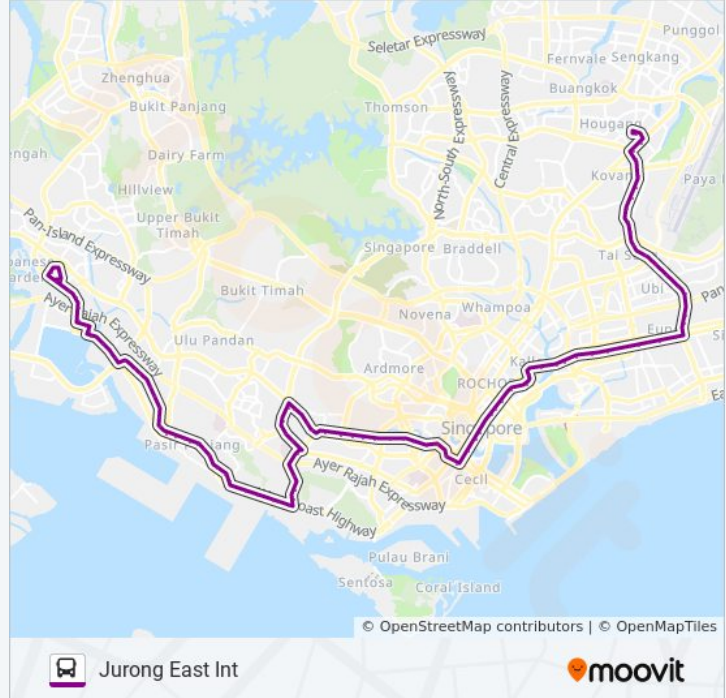

Hougang Ave 3 - Bef S'Pore Girls' Hme (62231)

Hougang Ave 3 - Sbst Hougang Depot (62241)

Hougang Ave 3 - Aft Kim Chuan Rd (71051)

Hougang Ave 3 - Bef Airport Rd (71061)

Eunos Link - Opp Comfort Driving Ctr (71071)

Eunos Link - Eunos Technolink (71081)

Eunos Link - Blk 637 (71091)

Jln Eunos - Opp Blk 322 (72019)

51 bus Time Schedule

Jurong East Int Route Timetable:

Sunday	5:30 AM - 11:22 PM
Monday	5:20 AM - 11:22 PM
Tuesday	5:20 AM - 11:22 PM
Wednesday	5:20 AM - 11:22 PM
Thursday	5:20 AM - 11:22 PM
Friday	5:30 AM - 11:22 PM
Saturday	5:30 AM - 11:22 PM

51 bus Info

Direction: Jurong East Int

Stops: 98

Trip Duration: 148 min

Line Summary:

Jln Eunios - Opp Blk 16 (83119)
Jln Eunios - Opp Eunios Stn (83109)
Changi Rd - Aft Lor 106 Changi (82069)
Changi Rd - Joo Chiat Cplx (82049)
Geylang Rd - Blk 14 Mkt/Fc (82029)
Geylang Rd - City Plaza (82109)
Geylang Rd - Opp Lor 39 Geylang (81069)
Geylang Rd - Aft Lor 34 Geylang (81049)
Geylang Rd - Aft Lor 28 Geylang (81029)
Geylang Rd - Bef Lor 18 Geylang (80089)
Geylang Rd - Opp Mohd Salleh Mque (80069)
Geylang Rd - Aft Sims Way (80049)
Geylang Rd - Opp Lor 1 Geylang Ter (80039)
Kallang Rd - Bef Kg Bugis (80029)
Crawford St - Bef Crawford Bridge (01339)
Nth Bridge Rd - Blk 8 (01329)
Nth Bridge Rd - Bef Sultan Mque (01229)
Nth Bridge Rd - Bugis Stn/Parkview Sq (01139)
Nth Bridge Rd - Bugis Cube (01039)
Nth Bridge Rd - Opp Natl Lib (01029)
Nth Bridge Rd - Aft City Hall Stn Exit B (04168)
Nth Bridge Rd - Opp the Treasury (04249)
Sth Bridge Rd - Boat Quay (05029)
Upp Cross St - Opp Hong Lim Cplx (05131)
Upp Cross St - Opp State Ct (06171)
Havelock Rd - Blk 2 (06161)
Havelock Rd - Hotel Miramar (06151)
Havelock Rd - Havelock Stn Exit 5 (06141)
Ganges Ave - Ganges Ctr (10221)
Ganges Ave - Blk 51 Cp (10231)
Alexandra Rd - Gan Eng Seng Sec Sch (10241)
Alexandra Rd - Delta Sports Hall (10261)
Alexandra Rd - Opp Tanglin View (10271)