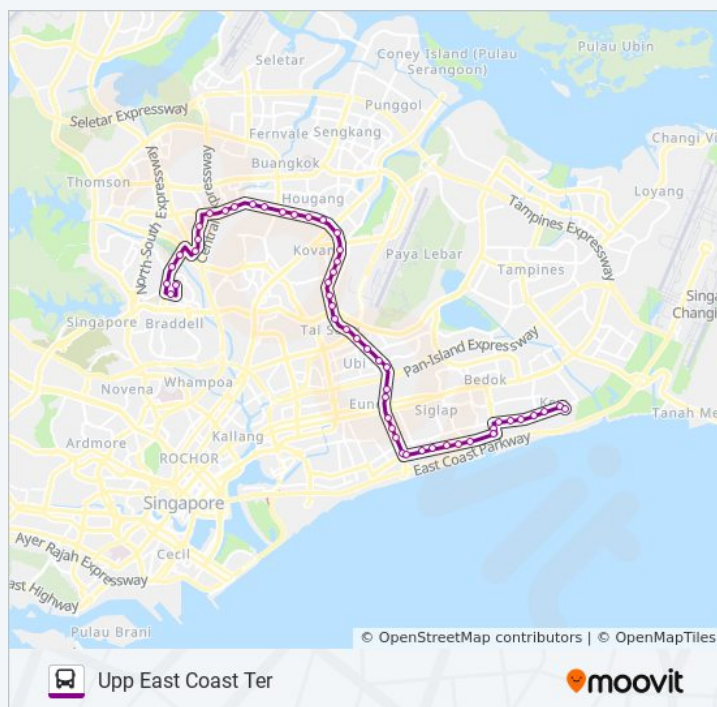

55 bus Info

Direction: Upp East Coast Ter

Stops: 51

Trip Duration: 85 min

Line Summary:

Eunos Link - Blk 637 (71091)

Jln Eunos - Opp Blk 322 (72019)

Jln Eunos - Opp Blk 16 (83119)