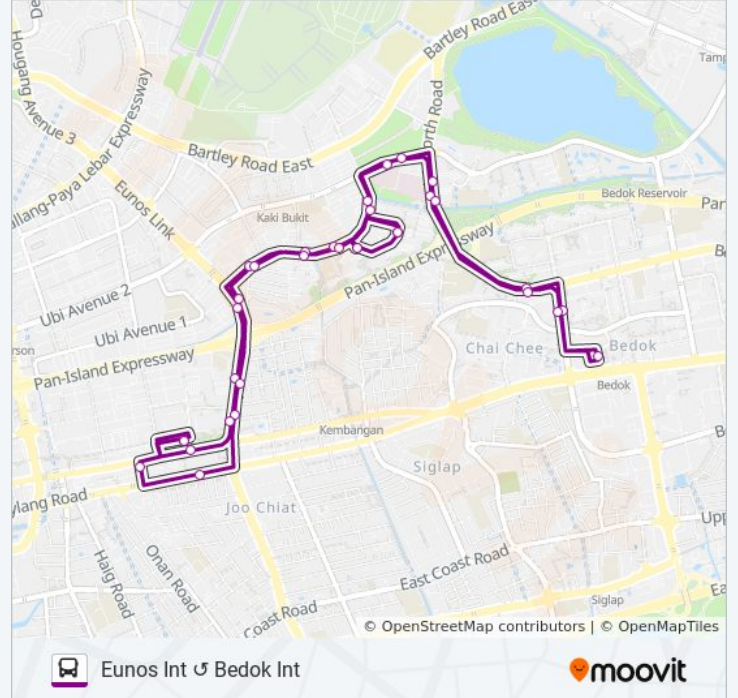

60 bus Info

Direction: Eunos Int

Stops: 33

Trip Duration: 48 min

Line Summary:

Bedok Nth Rd - Blk 45 (84369)

Bedok Nth Rd - Bedok Nth Stn Exit A (84451)

Bedok Reservoir Rd - Aft Bedok Ind Pk C (84481)

Jln Eunus - Opp Blk 322 (72019)

Jln Eunus - Opp Blk 16 (83119)

Jln Eunus - Opp Eunus Stn (83109)

Changi Rd - Aft Lor 106 Changi (82069)

Jln Turi - Blk 3a (82221)

Eunos Rd 2 - Eunus Int (82009)

60 bus time schedules and route maps are available in an offline PDF at moovitapp.com. Use the [Moovit App](#) to see live bus times, train schedule or subway schedule, and step-by-step directions for all public transit in Singapore.