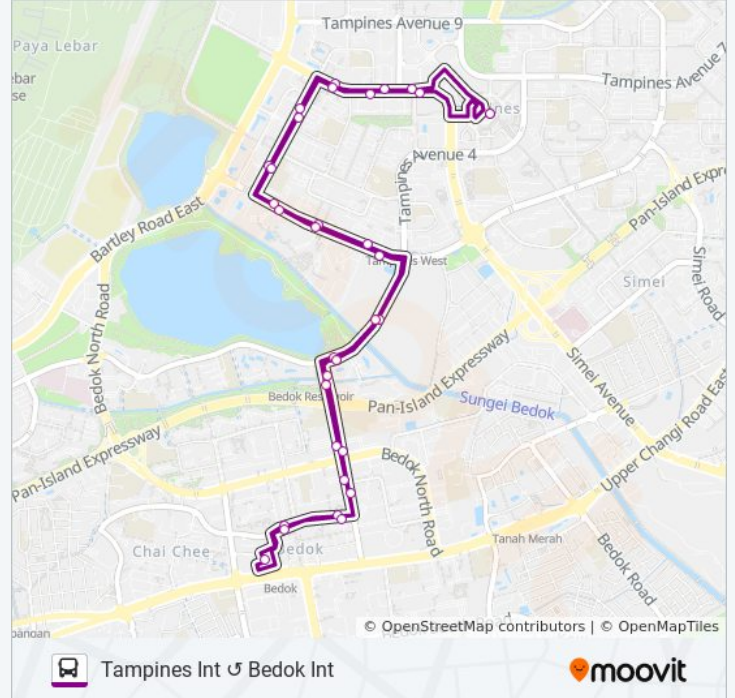

**69 bus Info**

**Direction:** Tampines Int

**Stops:** 33

**Trip Duration:** 50 min

**Line Summary:**

Bedok Nth Ave 3 - Blk 403 (84211)

Bedok Nth Ave 3 - Blk 506 (84521)

Bedok Nth Ave 3 - Bedok Resvr Stn Exit A (84201)

Tampines Ave 8 - Opp Springfield Sec Sch (75031)

Tampines Ave 8 - Opp Blk 871a (75151)

Tampines Ave 5 - Blk 730 (75141)

Tampines Ave 5 - Bet Blks 701/702 (75131)

Tampines Ave 5 - Opp Darul Ghufuran Mque (75121)

Tampines Ctrl 1 - Tampines Int (75009)

69 bus time schedules and route maps are available in an offline PDF at [moovitapp.com](https://moovitapp.com). Use the [Moovit App](#) to see live bus times, train schedule or subway schedule, and step-by-step directions for all public transit in Singapore.