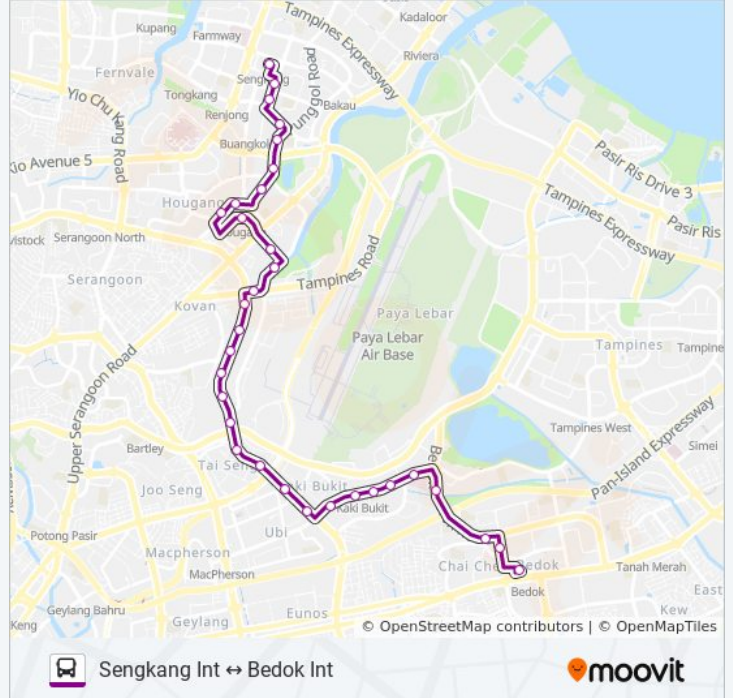

Hougang Ave 3 - Blk 106 (63099)

Hougang Ave 3 - Blk 241 (63089)

Hougang Ave 3 - Blk 248 (63079)

Tampines Rd - Aft Hougang Ave 3 (64201)

Hougang Ave 7 - Blk 316 (64231)

Hougang Ave 5 - Blk 308 (64241)

Hougang Ctrl - Hougang Ctrl Int (64541)

Hougang Ave 10 - Block 513 (64397)

Hougang Ave 10 - Blk 522 (64389)

Hougang Ave 10 - Blk 421 (64421)

Hougang Ave 10 - Blk 458 (64021)

Punggol Rd - Opp the Rivervale (65011)

Sengkang East Ave - Ranggung Stn Exit B (67219)

Compassvale Rd - Blk 203 (67209)

Compassvale Rd - Opp Blk 223d (67199)

Sengkang Sq - Sengkang Int (67009)

87 bus time schedules and route maps are available in an offline PDF at moovitapp.com. Use the [Moovit App](#) to see live bus times, train schedule or subway schedule, and step-by-step directions for all public transit in Singapore.

[About Moovit](#) • [MaaS Solutions](#) • [Supported Countries](#) • [Mooviter Community](#)

© 2024 Moovit - All Rights Reserved

Check Live Arrival Times