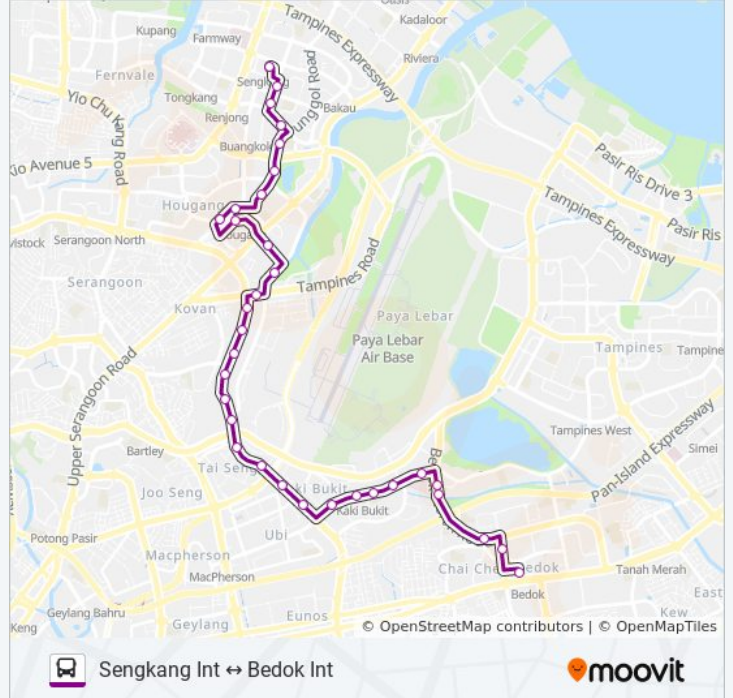

Eunos Link - Opp Comfort Driving Ctr (71071)

Eunos Link - Eunos Technolink (71081)

Kaki Bt Ave 1 - Opp Kaki Bt Ind Est (72059)

Kaki Bt Ave 1 - Opp Blk 660a Cp (72049)

Kaki Bt Ave 1 - Kaki Bt Stn Exit A (72039)

Kaki Bt Ave 1 - Opp Blk 150 (84709)

Bedok Reservoir Rd - Opp Bedok Ind Pk C (84489)

Bedok Nth Rd - Bet Blks 705/706 (84459)

Bedok Nth Rd - Bedok Nth Stn Exit B (84539)

Bedok Nth Rd - Blk 547 (84361)

Bedok Nth Ave 1 - Blk 423 (84309)

Bedok Nth Dr - Bedok Int (84009)

Direction: Sengkang Int

32 stops

[VIEW LINE SCHEDULE](#)

Bedok Nth Dr - Bedok Int (84009)

Bedok Nth Ave 1 - Blk 41 (84301)

Bedok Nth Rd - Blk 45 (84369)

Bedok Nth Rd - Bedok Nth Stn Exit A (84451)

Bedok Reservoir Rd - Aft Bedok Ind Pk C (84481)

Kaki Bt Ave 1 - Blk 151 (84701)

Kaki Bt Ave 1 - Bef Kaki Bt Stn Exit B (72031)

Kaki Bt Ave 1 - Blk 660a Cp (72041)

Kaki Bt Ave 1 - Kaki Bt Ind Est (72051)

Eunos Link - Opp Eunos Technolink (71089)

Eunos Link - Comfort Driving Ctr (71079)

Hougang Ave 3 - Aft Airport Rd (71069)

Hougang Ave 3 - Bef Kim Chuan Rd (71059)

Hougang Ave 3 - Opp Sbst Hougang Depot (62249)

Hougang Ave 3 - Opp S'Pore Girls' Hme (62239)

Hougang Ave 3 - Blk 172 (63109)

87 bus Time Schedule

Sengkang Int Route Timetable:

Sunday	5:30 AM - 11:18 PM
Monday	5:30 AM - 11:18 PM
Tuesday	5:30 AM - 11:18 PM
Wednesday	5:30 AM - 11:18 PM
Thursday	5:30 AM - 11:18 PM
Friday	5:30 AM - 11:18 PM
Saturday	5:30 AM - 11:18 PM

87 bus Info

Direction: Sengkang Int

Stops: 32

Trip Duration: 51 min

Line Summary: