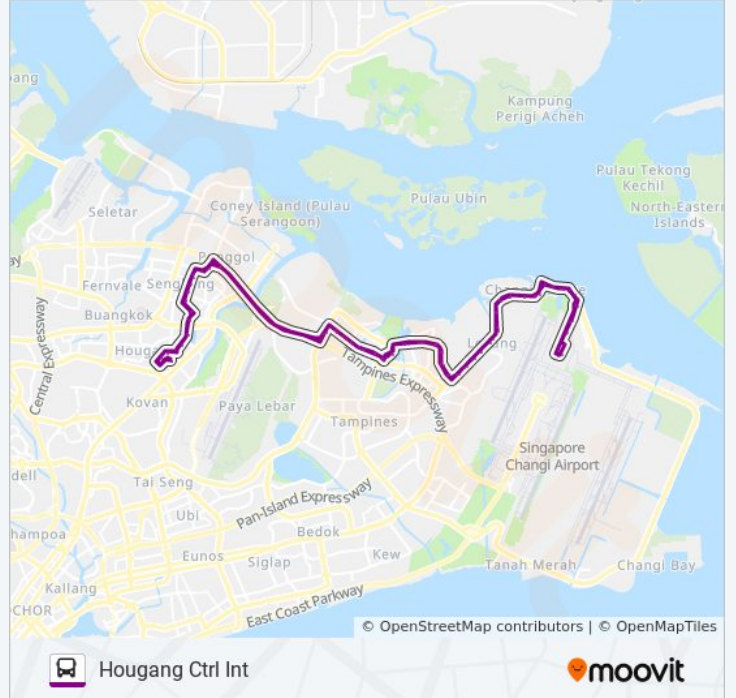

89 bus Info

Direction: Hougang Ctrl Int

Stops: 95

Trip Duration: 149 min

Line Summary:

Pasir Ris Ctrl - Pasir Ris Stn Exit B (77039)
Pasir Ris Ctrl - Aft Pasir Ris Stn Exit A (77171)
Pasir Ris Dr 3 - Downtown East (78109)
Pasir Ris Dr 3 - Opp Blk 479 (78119)
Pasir Ris Dr 3 - Opp Blk 233 (78129)
Pasir Ris Dr 3 - Opp Pasir Ris Pr Sch (78139)
Pasir Ris Dr 3 - Ntuc Health Pasir Ris (78149)
Pasir Ris Dr 3 - Opp Loyang Pt (98109)
Loyang Ave - Opp Loyang Valley (98041)
Loyang Way - Krislite Bldg (98121)
Loyang Way - Bef Loyang Way 1 (98131)
Loyang Ave - Opp Engine Test Facility (98061)
Loyang Ave - Loyang Way/Soxal (98071)
Loyang Ave - Bef Sch Of Commando (99011)
Loyang Ave - Bef Cranwell Rd (99021)
Loyang Ave - Opp Maranatha B-P CH (99031)
Loyang Ave - Aft Changi Golf Course (99041)
Telok Paku Rd - Bef S'Pore Aviation Ac (99181)
Nicoll Dr - Changi Beach Cp 2 (99171)
Nicoll Dr - Bef Changi Beach Cp 3 (99161)
Nicoll Dr - Changi Beach Cp 4 (95071)
Nicoll Dr - Changi Beach Cp 5 (95081)
Nicoll Dr - Saf Ferry Ter (95091)
Airline Rd - Police Pass Off (95131)
Airline Rd - Aft Cargo Bldg D (95141)
Airline Rd - Airline Hse (95061)
Airline Rd - 3rd Cargo Agents (95051)
Airport Cargo Rd - Cias Cargo Ters (95041)
Airport Cargo Rd - Airfreight Ter Bldg (95039)
Airport Cargo Rd - Sats Cargo Ter (95049)
Airline Rd - Opp Airline Hse (95069)
Airline Rd - Bef Cargo Bldg D (95149)
Airline Rd - Police Pass Off (95139)

Nicoll Dr - Opp Saf Ferry Ter (95099)

Nicoll Dr - Opp Changi Beach Cp 5 (95089)

Nicoll Dr - Opp Changi Beach Cp 4 (95079)

Telok Paku Rd - S'Pore Aviation Ac (99189)

Loyang Ave - Changi Golf Course (99049)