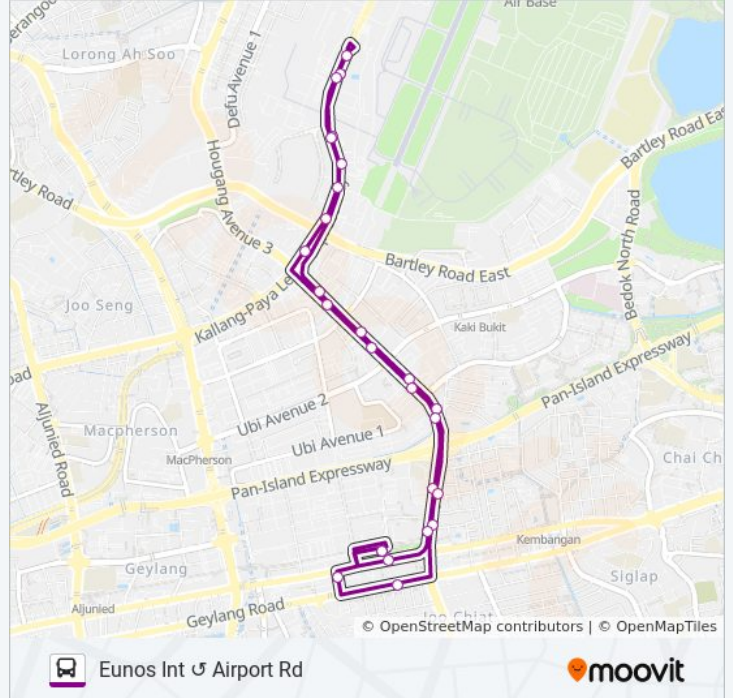

Eunos Int Airport Rd

Get The App

The 94 bus line Eunos Int Airport Rd has one route. For regular weekdays, their operation hours are:

(1) Eunos Int: 6:00 AM - 7:29 PM

Use the Moovit App to find the closest 94 bus station near you and find out when is the next 94 bus arriving.

**Direction: Eunos Int**

26 stops

[VIEW LINE SCHEDULE](#)

- Eunos Rd 2 - Eunos Int (82009)
- Sims Ave - Eunos Stn/ Int (82061)
- Jln Eunos - Eunos Stn (83101)
- Jln Eunos - Blk 17 (83111)
- Jln Eunos - Blk 322 (72011)
- Eunos Link - Blk 311 (71099)
- Eunos Link - Opp Eunos Technolink (71089)
- Eunos Link - Comfort Driving Ctr (71079)
- Airport Rd - Opp Gordon Warehse Bldg (71031)
- Airport Rd - Aft Defu Lane 12 (71191)
- Airport Rd - Opp Paya Lebar Air Base (71181)
- Airport Rd - Opp Air Force Museum (71041)
- Airport Rd - St Aero (73041)
- Airport Rd - Bef Rsaf Roundabout (73019)
- Airport Rd - Air Force Sch (73049)
- Airport Rd - Air Force Museum (71049)
- Airport Rd - Paya Lebar Air Base (71189)
- Eunos Link - Opp Comfort Driving Ctr (71071)
- Eunos Link - Eunos Technolink (71081)
- Eunos Link - Blk 637 (71091)
- Jln Eunos - Opp Blk 322 (72019)
- Jln Eunos - Opp Blk 16 (83119)

**94 bus Info**

**Direction:** Eunos Int  
**Stops:** 26  
**Trip Duration:** 46 min  
**Line Summary:**

Jln Eunus - Opp Eunus Stn (83109)

Changi Rd - Aft Lor 106 Changi (82069)

Jln Turi - Blk 3a (82221)

Eunos Rd 2 - Eunus Int (82009)