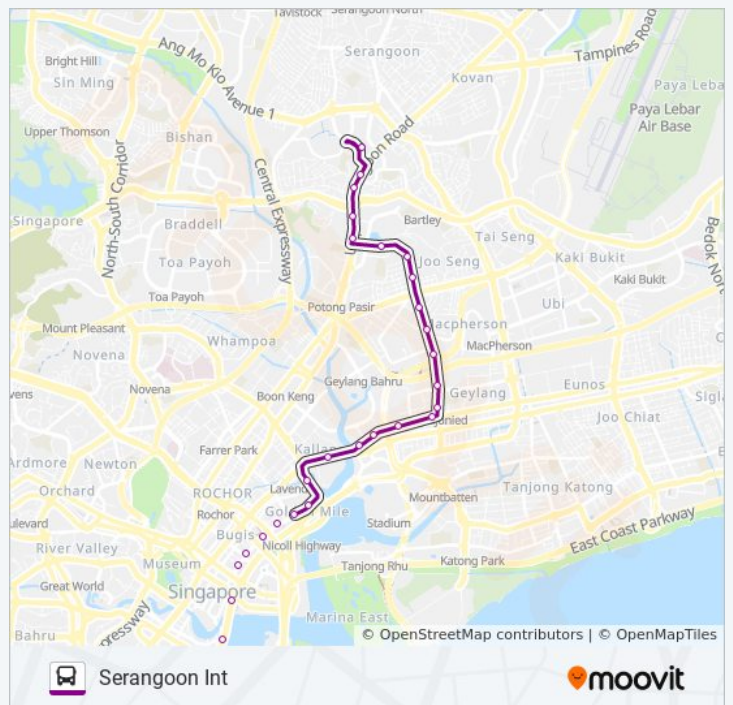

100 bus Time Schedule

Serangoon Int Route Timetable:

Sunday	12:00 AM - 11:45 PM
Monday	12:00 AM - 11:45 PM
Tuesday	12:00 AM - 11:45 PM
Wednesday	12:00 AM - 11:45 PM
Thursday	12:00 AM - 11:45 PM
Friday	12:00 AM - 11:45 PM
Saturday	12:00 AM - 11:45 PM

100 bus Info

Direction: Serangoon Int

Stops: 54

Trip Duration: 91 min

Line Summary:

Keppel Rd - Bef Cantonment Rd (05641)

Anson Rd - Hub Synergy Pt (03222)

Robinson Rd - Aft Capital Twr (03111)

Robinson Rd - Raffles Pl Stn Exit F (03031)

Fullerton Rd - Fullerton Sq (03011)

Esplanade Dr - Esplanade Bridge (02111)

Beach Rd - Aft Raffles Hotel (01611)

Beach Rd - Opp Shaw Twrs (01621)

Beach Rd - Opp the Gateway (01511)