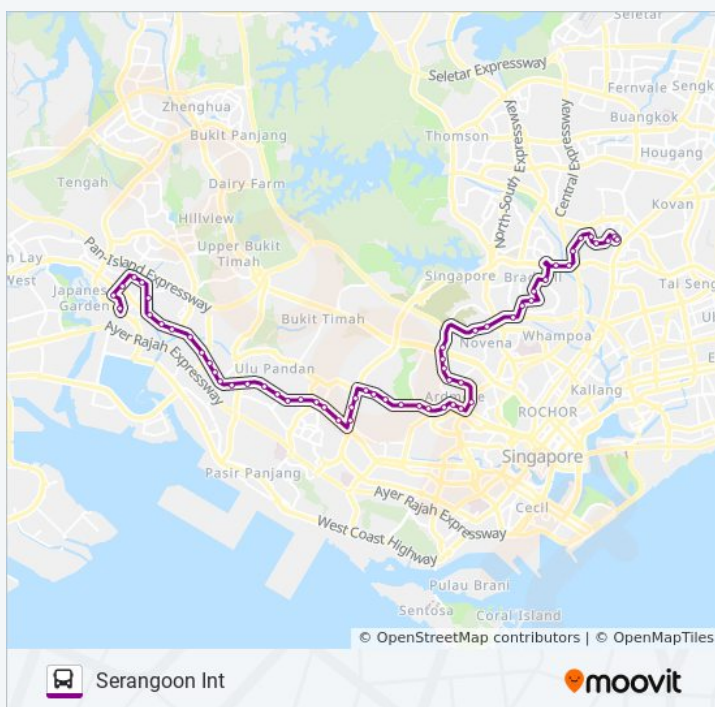

C'wealth Ave - C'wealth Stn Exit B/C (11169)

105 bus Time Schedule

Serangoon Int Route Timetable:

Sunday	12:00 AM - 11:45 PM
Monday	5:30 AM - 11:45 PM
Tuesday	5:30 AM - 11:45 PM
Wednesday	5:30 AM - 11:45 PM
Thursday	5:30 AM - 11:45 PM
Friday	12:00 AM - 11:45 PM
Saturday	5:45 AM - 11:45 PM

105 bus Info

Direction: Serangoon Int

Stops: 57

Trip Duration: 92 min

Line Summary:

Queensway - Opp Queensway Sec Sch (11061)

Queensway - Blk 97 (11071)

Queensway - Viz Holland (11081)