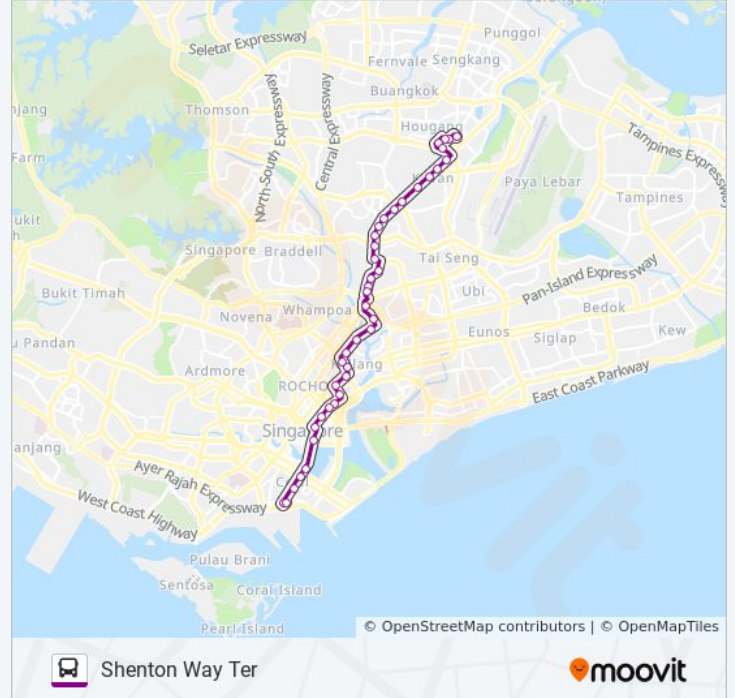

Beach Rd - the Gateway (01519)

Beach Rd - Shaw Twrs (01629)

Beach Rd - Esplanade Stn Exit F (01619)

Esplanade Dr - Aft Esplanade Stn Exit D (02029)

Collyer Quay - Oue Bayfront (03019)

Raffles Quay - One Raffles Quay (03059)

Shenton Way - Uic Bldg (03129)

Shenton Way - Opp Mas Bldg (03218)

Shenton Way - Shenton Way Ter (03239)

107 bus time schedules and route maps are available in an online PDF at moovitapp.com. Use the [Moovit App](#) to see live bus times, train schedule or subway schedule, and step-by-step directions for all public transit in Singapore.