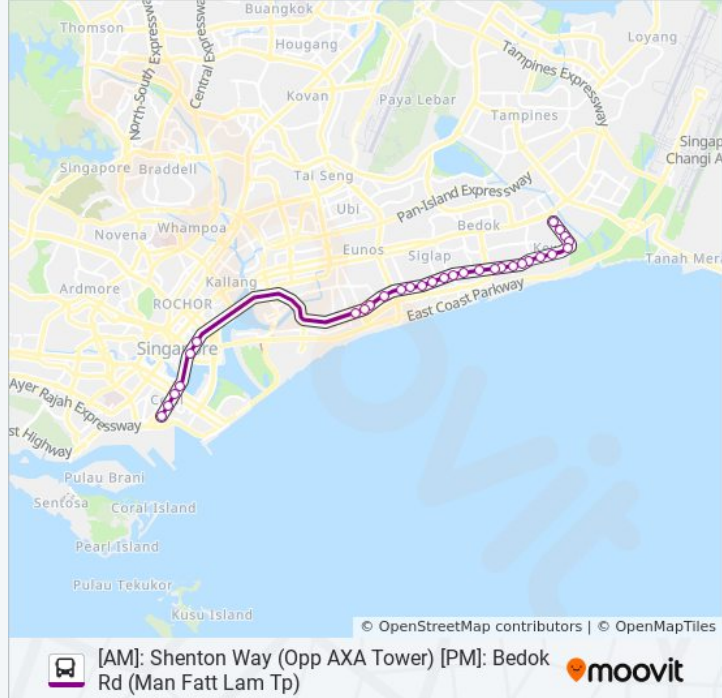

10E bus Info

Direction: Shenton Way (Opp Axa Tower)

Stops: 30

Trip Duration: 52 min

Line Summary:

East Coast Rd - St. Patrick's Sch (92159)

East Coast Rd - St. Patrick's Green (92149)

East Coast Rd - Opp Caltex Stn (92139)

East Coast Rd - the Holy Family CH (92129)

East Coast Rd - Roxy Sq (92119)

Mountbatten Rd - Opp Katong Shop Ctr (92109)

Mountbatten Rd - One Amber (92099)

Nicoll Highway - Suntec City (80159)

Nicoll Highway - Opp War Memorial Pk (02119)

Collyer Quay - Oue Bayfront (03019)

Raffles Quay - One Raffles Quay (03059)

Shenton Way - Uic Bldg (03129)

Shenton Way - Opp Axa Twr (03217)

10E bus time schedules and route maps are available in an offline PDF at moovitapp.com. Use the [Moovit App](#) to see live bus times, train schedule or subway schedule, and step-by-step directions for all public transit in Singapore.