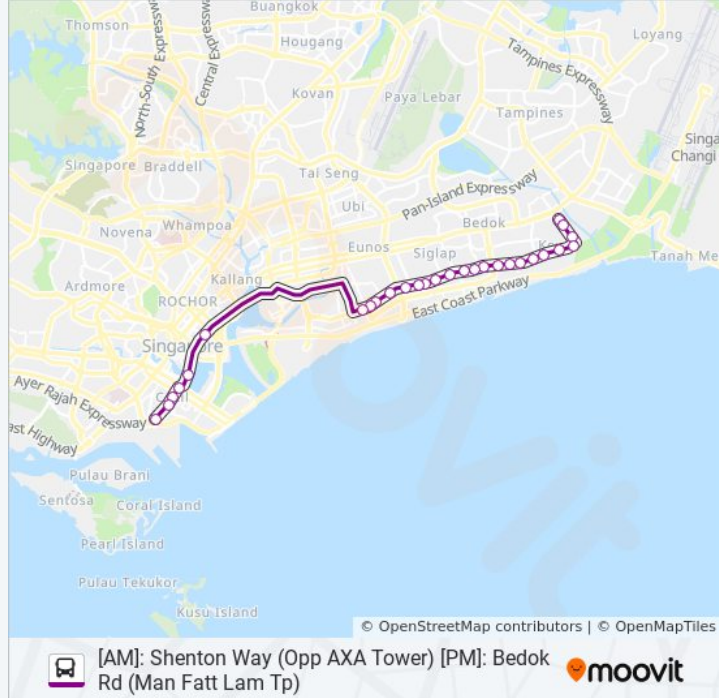

Direction: Bedok Rd (Man Fatt Lam Tp)

28 stops

[VIEW LINE SCHEDULE](#)

Anson Rd - Hub Synergy Pt (03222)
 Robinson Rd - Aft Capital Twr (03111)
 Robinson Rd - 80 Robinson Rd (03071)
 Robinson Rd - Raffles Pl Stn Exit F (03031)
 Fullerton Rd - Fullerton Sq (03011)
 Nicoll Highway - Opp Suntec City (80151)
 Mountbatten Rd - Opp One Amber (92091)
 Mountbatten Rd - Katong Shop Ctr (92101)
 East Coast Rd - Opp Roxy Sq (92111)
 East Coast Rd - Opp the Holy Family CH (92121)
 East Coast Rd - Caltex Stn (92131)
 East Coast Rd - Nafa Arts Kindergarten (92141)
 East Coast Rd - Christ Meth CH (92151)
 East Coast Rd - Aft Dunbar Wk (93051)
 East Coast Rd - Bef Siglap Rd (93061)
 Upp East Coast Rd - Crescendo Bldg (93071)
 Upp East Coast Rd - Opp Chiang Ct (93081)
 Upp East Coast Rd - Opp Siglap Sth Cc (93091)
 Upp East Coast Rd - Evergreen Gdn (94011)
 Upp East Coast Rd - Bef Sennett Rd (94021)
 Upp East Coast Rd - the Summit (94031)

10E bus Info**Direction:** Bedok Rd (Man Fatt Lam Tp)**Stops:** 28**Trip Duration:** 55 min**Line Summary:**

Upp East Coast Rd - Aft Parbury Ave (94041)

Upp East Coast Rd - Opp Temasek Sec Sch (94051)

Upp East Coast Rd - Kew Green Condo (94061)

Upp East Coast Rd - Opp Bedok Camp 2 (94071)

Bedok Rd - Country Pk (85021)

Bedok Rd - Excelsior Gdns (85031)

Bedok Rd - Man Fatt Lam Tp (85041)

Direction: Shenton Way (Opp Axa Tower)

30 stops

[VIEW LINE SCHEDULE](#)