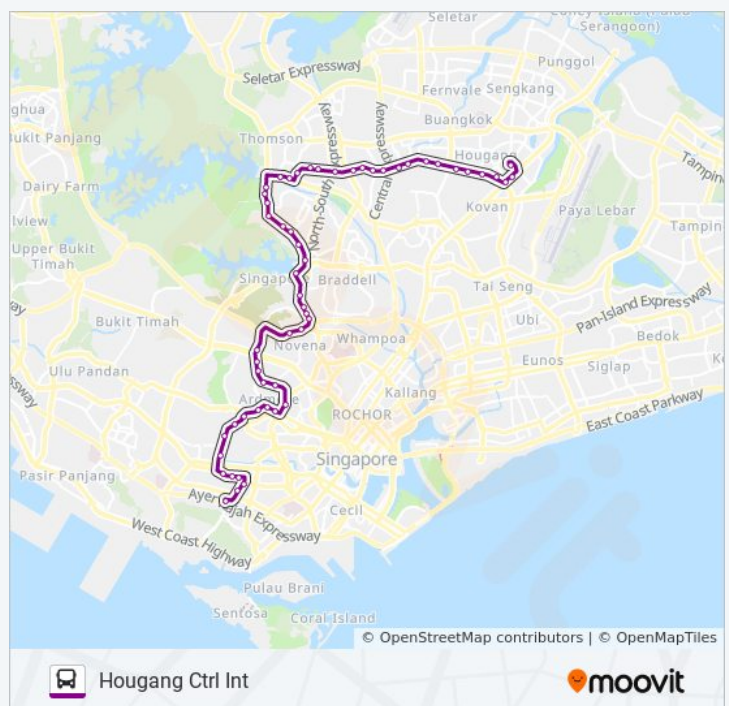

Direction: Hougang Ctrl Int

54 stops

[VIEW LINE SCHEDULE](#)

Bt Merah Ctrl - Bt Merah Int (10009)
 Henderson Rd - Opp Blk 116 (10341)
 Henderson Rd - Blk 95b (10351)
 Tiong Bahru Rd - Bef Ar-Rabitah Mque (10181)
 Tiong Bahru Rd - Blk 78 (10191)
 Tiong Bahru Rd - Opp Redhill Stn (10201)
 Tanglin Rd - Aft Margaret Dr (10321)
 Tanglin Rd - Opp Chatsworth Rd (13031)
 Tanglin Rd - Aft Camp Rd (13041)
 Tanglin Rd - British High Commission (13201)
 Tanglin Rd - Aft Tomlinson Rd (09159)
 Orchard Rd - Delfi Orchard (09169)
 Orchard Rd - Royal Thai Embassy (09179)
 Scotts Rd - Thong Teck Bldg (09213)
 Stevens Rd - Aft Draycott Pk (40191)
 Stevens Rd - Chelsea Gdns Condo (40201)
 Stevens Rd - Opp Met Ymca (40211)
 Stevens Rd - Stevens Stn Exit 3 (40221)
 Whitley Rd - Raffles Town Club (40231)
 Pie - Opp Catholic Jc (51091)
 Pie - Bef Thomson Flyover (51101)
 Thomson Rd - After Mount Pleasant Road (51023)
 Thomson Rd - S'Pore Polo Club (51031)
 Thomson Rd - Aft Andrew Rd (51051)

132 bus Info

Direction: Hougang Ctrl Int

Stops: 54

Trip Duration: 87 min

Line Summary:

Thomson Rd - Macritchie Resvr (51071)

Upp Thomson Rd - St. Theresa's Hme (53011)

Upp Thomson Rd - Lakeview Estate (53021)