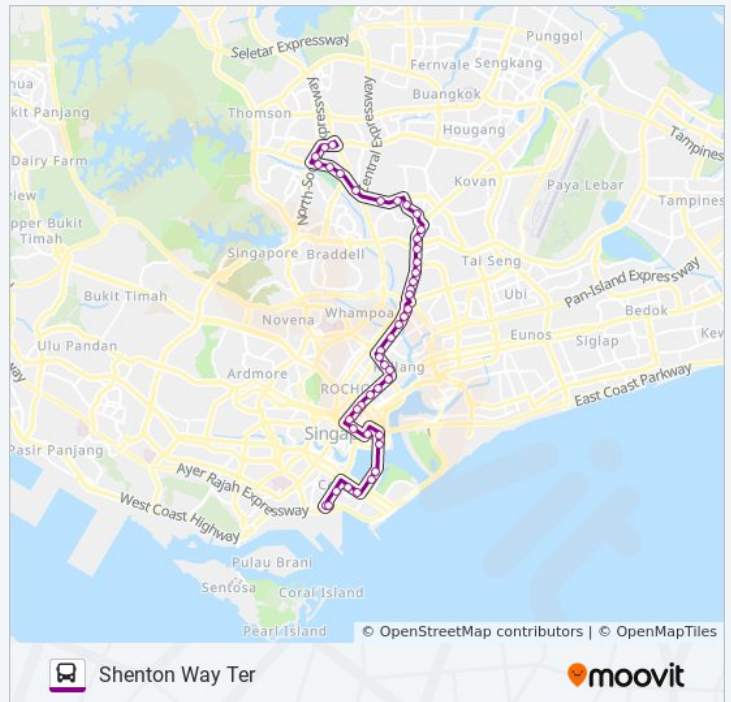

Victoria St - Bugis Stn Exit B (01059)

Victoria St - Aft Bugis Stn Exit C (01119)

Victoria St - Bras Basah Cplx (01019)

Bras Basah Rd - Raffles Hotel (02049)

Temasek Blvd - Suntec Convention Ctr (02151)

Temasek Ave - Aft Promenade Stn Exit C (02161)

Temasek Ave - Opp the Ritz-Carlton (02171)

Bayfront Ave - Bayfront Stn Exit B/Mbs (03509)

Bayfront Ave - Bayfront Stn Exit A (03519)

133 bus Info

Direction: Shenton Way Ter

Stops: 44

Trip Duration: 65 min

Line Summary:

Central Blvd - Marina Bay Stn (03539)

Central Blvd - Downtown Stn Exit E (03529)

Shenton Way - Uic Bldg (03129)

Shenton Way - Opp Mas Bldg (03218)

Shenton Way - Shenton Way Ter (03239)

133 bus time schedules and route maps are available in an offline PDF at moovitapp.com. Use the [Moovit App](#) to see live bus times, train schedule or subway schedule, and step-by-step directions for all public transit in Singapore.