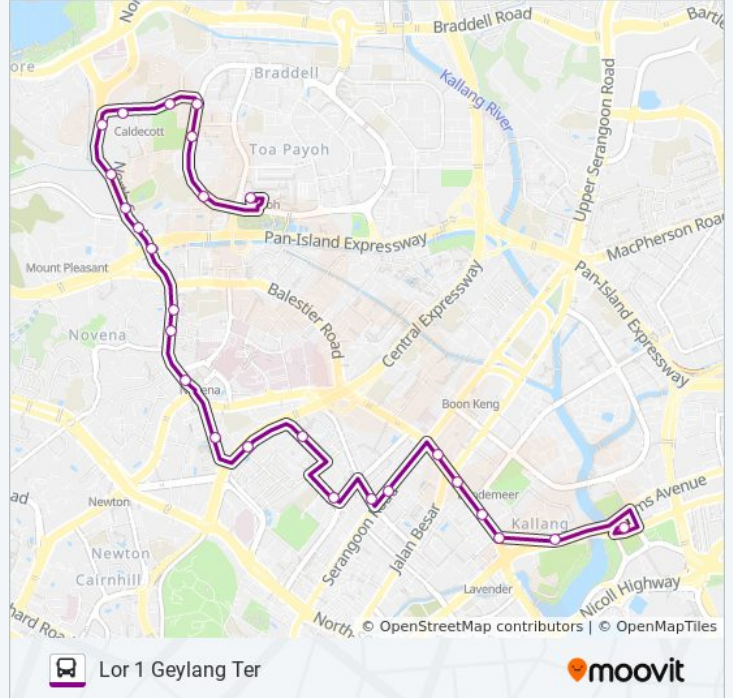

141 bus Info

Direction: Lor 1 Geylang Ter

Stops: 27

Trip Duration: 34 min

Line Summary:

Lavender St - Aft Kempas Rd (07249)

Lavender St - Opp Arc 380 (07359)

Lavender St - Aft Kallang Bahru (07369)

Lavender St - Aperia/Bef Kallang Rd (07379)

Kallang Rd - Aft Padang Jeringau (80011)

Lor 1 Geylang - Lor 1 Geylang Ter (80009)

Direction: Toa Payoh Int

26 stops

[VIEW LINE SCHEDULE](#)

Lor 1 Geylang - Lor 1 Geylang Ter (80009)

Thomson Rd - Opp Novena CH (50031)

Thomson Rd - Novena Lodge (50041)

Thomson Rd - Thomson Med Ctr (50051)

Thomson Rd - Opp Tan Tong Meng Twr (51011)

Thomson Rd - Old Police Acad (51021)

141 bus Time Schedule

Toa Payoh Int Route Timetable:

Sunday	6:00 AM - 11:28 PM
Monday	6:00 AM - 11:28 PM
Tuesday	6:00 AM - 11:28 PM
Wednesday	6:00 AM - 11:28 PM
Thursday	6:00 AM - 11:28 PM
Friday	6:00 AM - 11:28 PM
Saturday	6:00 AM - 11:28 PM