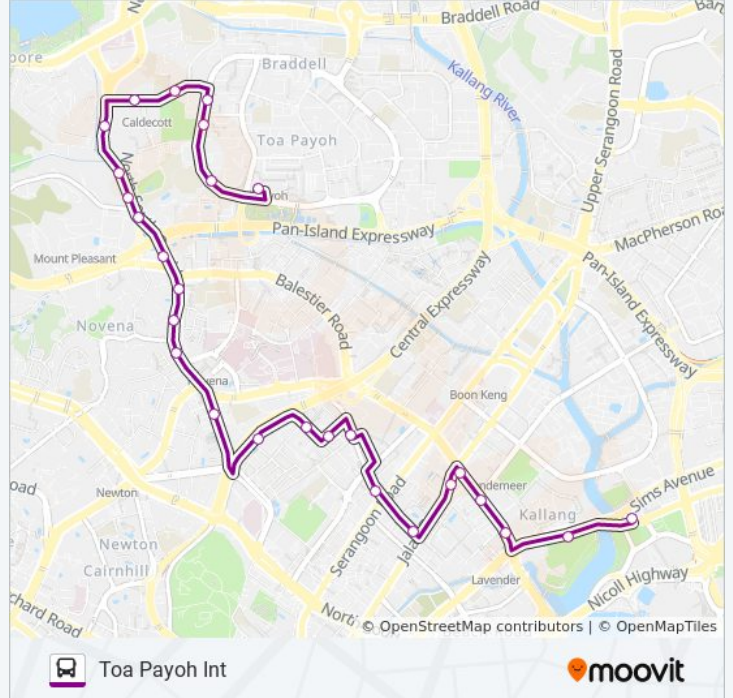

Toa Payoh Int Route Timetable:

Sunday	6:00 AM - 11:28 PM
Monday	6:00 AM - 11:28 PM
Tuesday	6:00 AM - 11:28 PM
Wednesday	6:00 AM - 11:28 PM
Thursday	6:00 AM - 11:28 PM
Friday	6:00 AM - 11:28 PM
Saturday	6:00 AM - 11:28 PM

141 bus Info

Direction: Toa Payoh Int

Stops: 26

Trip Duration: 34 min

Line Summary:

Thomson Rd - S'Pore Polo Club (51031)

Thomson Rd - Aft Andrew Rd (51051)

Toa Payoh Rise - Bef Caldecott Stn/Savh (52241)

Toa Payoh Rise - Lighthouse Sch (52211)

Lor 1 Toa Payoh - Blk 128 (52159)

Lor 1 Toa Payoh - Blk 139a (52149)

Lor 1 Toa Payoh - Oleander Twrs (52139)

Lor 6 Toa Payoh - Toa Payoh Int (52009)

141 bus time schedules and route maps are available in an offline PDF at moovitapp.com. Use the [Moovit App](#) to see live bus times, train schedule or subway schedule, and step-by-step directions for all public transit in Singapore.