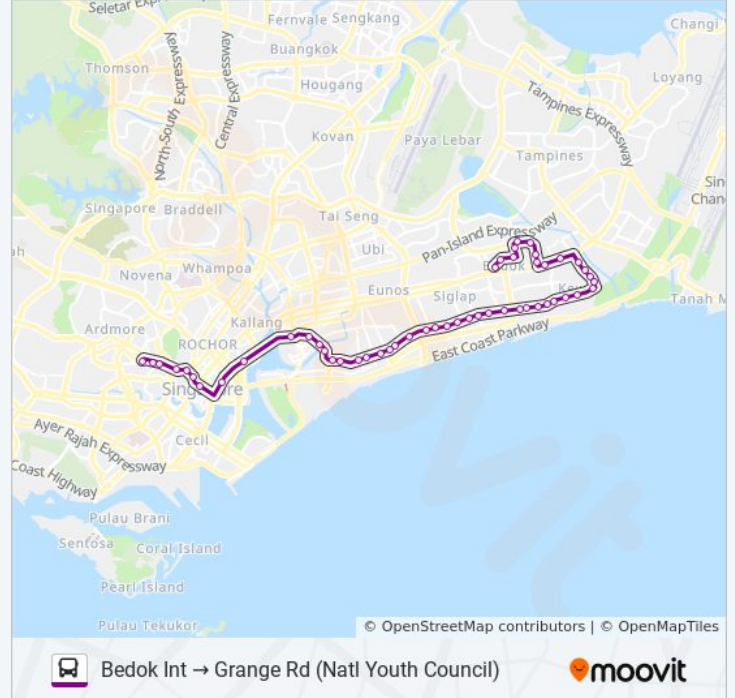

Nicoll Highway - Suntec City (80159)

Stamford Rd - Capitol Bldg (04111)

Stamford Rd - Smu (04121)

Orchard Rd - Ymca (08041)

Penang Rd - Dhoby Ghaut Stn Exit B (08031)

Penang Rd - Winsland Hse (08111)

Somerset Rd - Somerset Stn (08121)

Grange Rd - Somerset Youth Pk (09059)

14A bus time schedules and route maps are available in an offline PDF at moovitapp.com. Use the [Moovit App](#) to see live bus times, train schedule or subway schedule, and step-by-step directions for all public transit in Singapore.