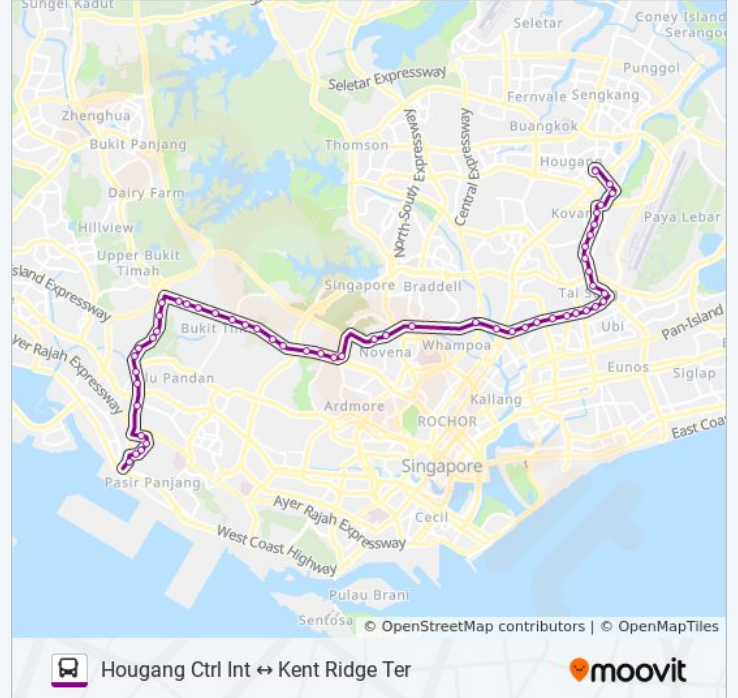

Dunearn Rd - Opp Tan Kah Kee Stn (41069)

Dunearn Rd - Opp Coronation Plaza (41049)

Dunearn Rd - Opp Botanic Gdns Stn (41029)

Dunearn Rd - Aft Kheam Hock Rd (41019)

Dunearn Rd - Aft Dunkirk Ave (40099)

Whitley Rd - Raffles Town Club (40231)

Pie - Opp Catholic Jc (51091)

Pie - Bef Thomson Flyover (51101)

Jln Toa Payoh - Trellis Twrs (52071)

Jln Toa Payoh - Aft Blk 195 (52081)

Jln Toa Payoh - St. Andrew's Village (60081)

Macpherson Rd - Aft Tai Thong Cres (60211)

Macpherson Rd - Bef Jln Wangi (70101)

Macpherson Rd - Opp Cencon Bldg (70111)

Macpherson Rd - Aft Jln Muhibbah (70121)

Macpherson Rd - Bef Davidson Rd (70131)

Macpherson Rd - Citimac Ind Cplx (70141)

Airport Rd - Aft Paya Lebar Rd (71011)

Airport Rd - Opp Scdf Hq (71171)

Airport Rd - Opp Comfort Test Ctr (71021)

Hougang Ave 3 - Aft Airport Rd (71069)

Hougang Ave 3 - Bef Kim Chuan Rd (71059)

Hougang Ave 3 - Opp Sbst Hougang Depot
(62249)

Hougang Ave 3 - Opp S'Pore Girls' Hme (62239)

Hougang Ave 3 - Blk 172 (63109)

Hougang Ave 3 - Blk 106 (63099)

Hougang Ave 3 - Blk 241 (63089)

Hougang Ave 3 - Blk 248 (63079)

Tampines Rd - Aft Hougang Ave 3 (64201)

Hougang Ave 7 - Blk 316 (64231)

Hougang Ave 5 - Blk 308 (64241)

Hougang Ctrl - Hougang Ctrl Int (64009)