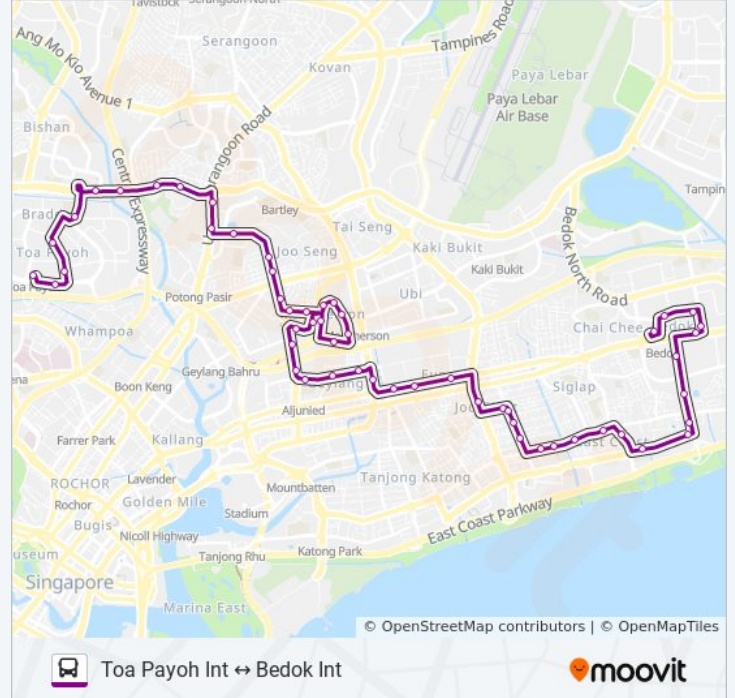

Pipit Rd - Blk 90 (70211)

Circuit Rd - Blk 79 Fc (70221)

Mattar Rd - Opp Mattar Stn Exit B (70231)

Mattar Rd - Aft Grace Baptist CH (70241)

Aljunied Rd - Blk 125 (70019)

Aljunied Rd - Blk 102 (81099)

Geylang East Ctrl - Opp Geylang Meth Sec Sch (81201)

Geylang East Ctrl - Geylang Polyclinic (81211)

Geylang East Ctrl - Opp Blk 1015 (81221)

Paya Lebar Rd - Paya Lebar Stn Exit B (81111)

Sims Ave - Aft Paya Lebar Quarter (82011)

Sims Ave - Blk 416 (82032)

Sims Ave - Eunos Stn/ Int (82061)

Still Rd - Aft Lor G Telok Kurau (83299)

Joo Chiat PI - Parkway East Hosp (83151)

Telok Kurau Rd - Aft Joo Chiat PI (83139)

Telok Kurau Rd - Aft Ji Xiang Ct (83129)

Telok Kurau Rd - Aft Jln Baiduri (92209)

East Coast Rd - Nafa Arts Kindergarten (92141)

East Coast Rd - Christ Meth CH (92151)

East Coast Rd - Aft Dunbar Wk (93051)

East Coast Rd - Bef Siglap Rd (93061)

Siglap Rd - Bef Sekolah Indonesia (93129)

Marine Parade Rd - Opp Victoria Sch (93031)

Marine Parade Rd - Hua Xin Ct (93041)

Bedok Sth Ave 1 - Eastern Lagoon II (93139)

Bedok Sth Ave 1 - Opp Casafina/Temasek Jc (84159)

Bedok Sth Ave 1 - Opp Blk 3 (84169)

New Upp Changi Rd - Blk 221a (84041)

Bedok Nth Ave 3 - Blk 220 Cp (84191)

Bedok Nth St 1 - Bedok Ctrl Po (84351)