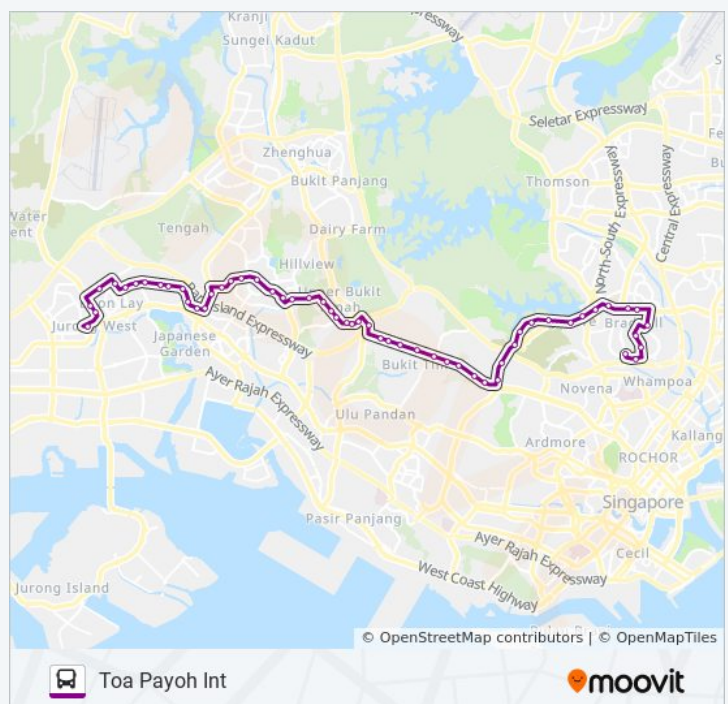

Jurong East Ave 1 - Jurong Polyclinic (28499)

Jurong East Ave 1 - Blk 316 (28469)

Jurong East Ave 1 - Opp Parc Oasis (28459)

Jurong Town Hall Rd - Blk 303 (28291)

Bt Batok Rd - Aft Pie (43459)

Bt Batok West Ave 3 - Opp Princess E Pr Sch
(43349)

157 bus Time Schedule

Toa Payoh Int Route Timetable:

Sunday	5:45 AM - 11:45 PM
Monday	5:30 AM - 11:51 PM
Tuesday	5:30 AM - 11:51 PM
Wednesday	5:30 AM - 11:51 PM
Thursday	5:30 AM - 11:51 PM
Friday	5:45 AM - 11:45 PM
Saturday	5:30 AM - 11:51 PM

157 bus Info

Direction: Toa Payoh Int

Stops: 56

Trip Duration: 95 min

Line Summary:

Bt Batok East Ave 6 - Autobacs (43209)

Jln Jurong Kechil - Aft Bt Batok East Ave 6
(42199)

Jln Jurong Kechil - the Hillford (42189)