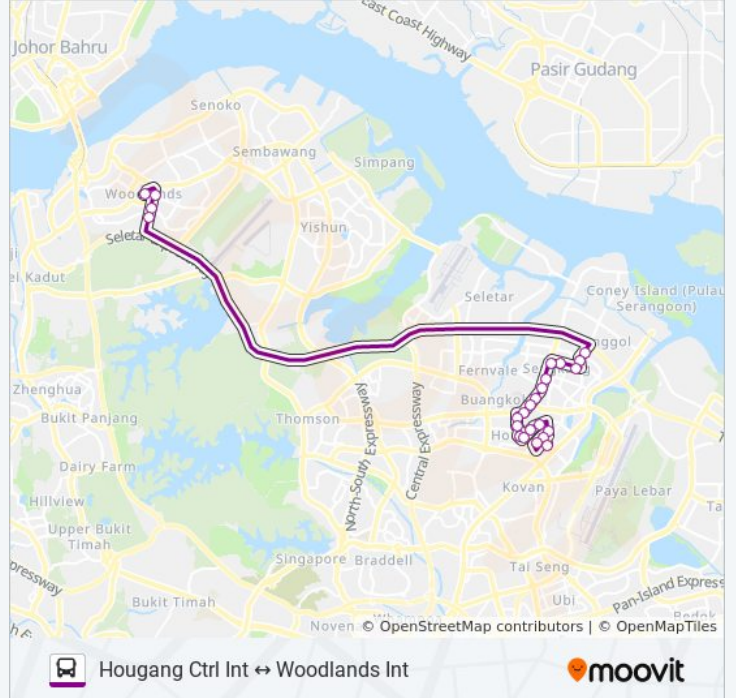

161 bus Info

Direction: Hougang Ctrl Int

Stops: 24

Trip Duration: 47 min

Line Summary:

Hougang Ave 10 - Hougang Stn Exit C (64381)

Hougang Ave 10 - Blk 831 (64391)

Hougang Ctrl - Hougang Ctrl Int (64009)

Direction: Woodlands Int

23 stops

[VIEW LINE SCHEDULE](#)

Hougang Ctrl - Hougang Ctrl Int (64009)

Hougang Ave 10 - Block 513 (64397)

Hougang Ave 10 - Blk 522 (64389)

Hougang Ave 6 - Punggol Cc (64379)

Hougang Ave 8 - Blk 532 (64369)