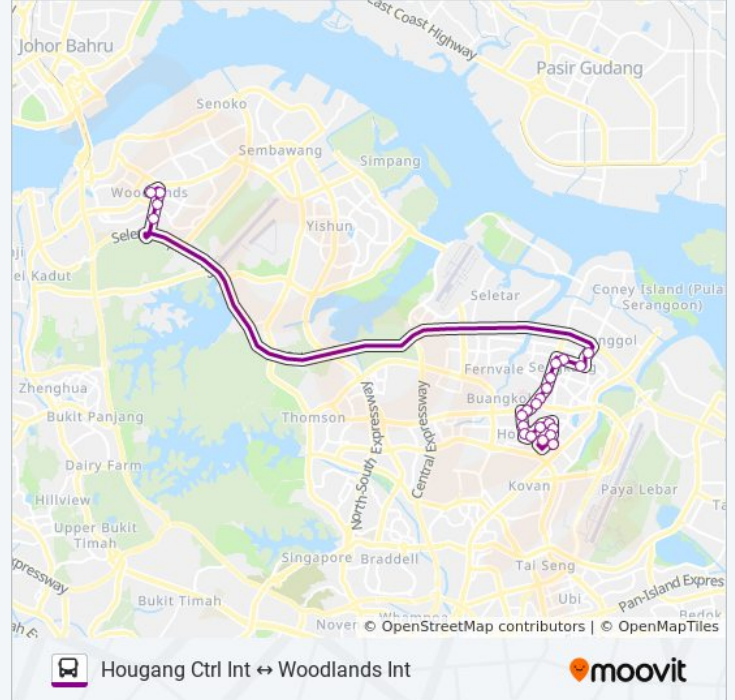

161 bus Info

Direction: Woodlands Int

Stops: 23

Trip Duration: 45 min

Line Summary:

Sengkang East Way - Blk 250a (67101)

Punggol Rd - Blk 298a (65061)

Woodlands Ave 2 - Casablanca (46229)

Woodlands Ave 2 - Bef W'Lands Stn Exit 7 (46339)

Woodlands Ave 2 - W'Lands Stn Exit 4 (46639)

Woodlands Sq - Woodlands Int (46009)

161 bus time schedules and route maps are available in an offline PDF at moovitapp.com. Use the [Moovit App](#) to see live bus times, train schedule or subway schedule, and step-by-step directions for all public transit in Singapore.