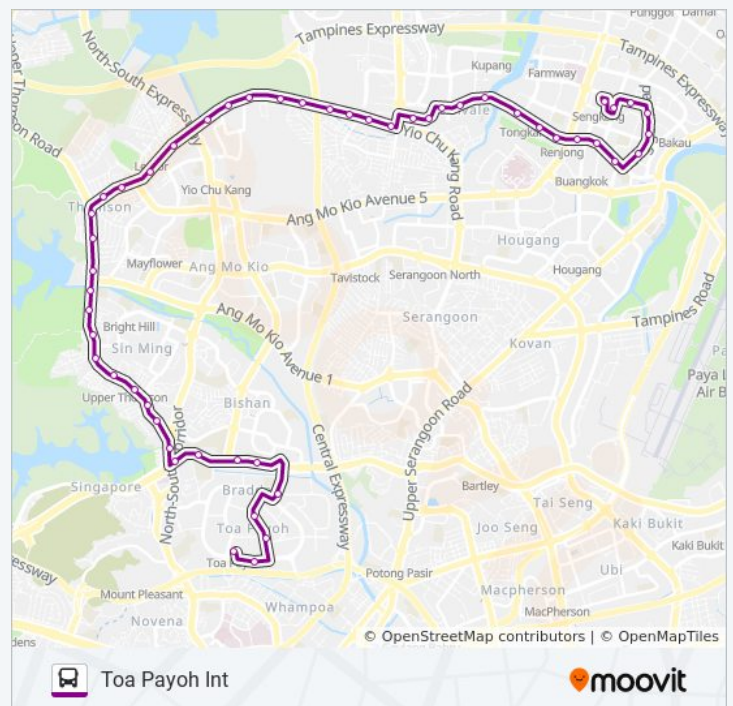

## 163 bus Time Schedule

Toa Payoh Int Route Timetable:

Sunday	5:50 AM - 11:25 PM
Monday	5:30 AM - 11:27 PM
Tuesday	5:30 AM - 11:27 PM
Wednesday	5:30 AM - 11:27 PM
Thursday	5:30 AM - 11:27 PM
Friday	5:50 AM - 11:25 PM
Saturday	5:30 AM - 11:27 PM

## 163 bus Info

**Direction:** Toa Payoh Int

**Stops:** 51

**Trip Duration:** 77 min

**Line Summary:**

Yio Chu Kang Rd - Aft Lentor Stn Exit 4 (55019)

Yio Chu Kang Rd - Bef Thomson Hills Dr (56209)

Yio Chu Kang Rd - Aft Thomson Hills Dr (56199)