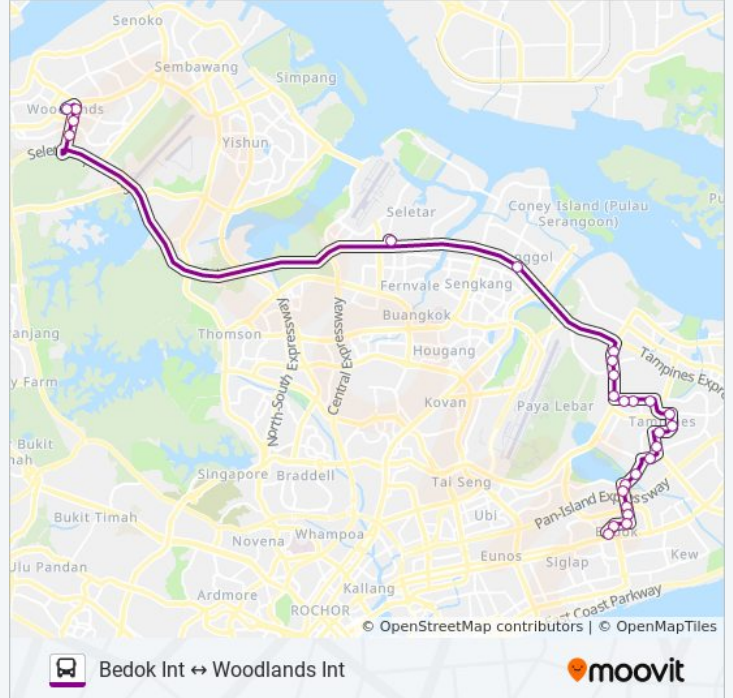

Tampines Ave 10 - Bef Tampines Lk (75311)

Tampines Ave 10 - Bef Tampines Ind Ave 5
(75361)

Tampines Ave 10 - Tampines Wafer Fab Pk
(75351)

Tpe - Bef Punggol Rd (65191)

Jln Kayu - Aft Seletar Camp G (68119)

Woodlands Ave 2 - Casablanca (46229)

Woodlands Ave 2 - Bef W'Lands Stn Exit 7
(46339)

Woodlands Ave 2 - W'Lands Stn Exit 4 (46639)

Woodlands Sq - Woodlands Int (46009)

168 bus time schedules and route maps are available in an offline PDF at moovitapp.com. Use the [Moovit App](#) to see live bus times, train schedule or subway schedule, and step-by-step directions for all public transit in Singapore.

[About Moovit](#) • [MaaS Solutions](#) • [Supported Countries](#) • [Mooviter Community](#)

© 2024 Moovit - All Rights Reserved

Check Live Arrival Times