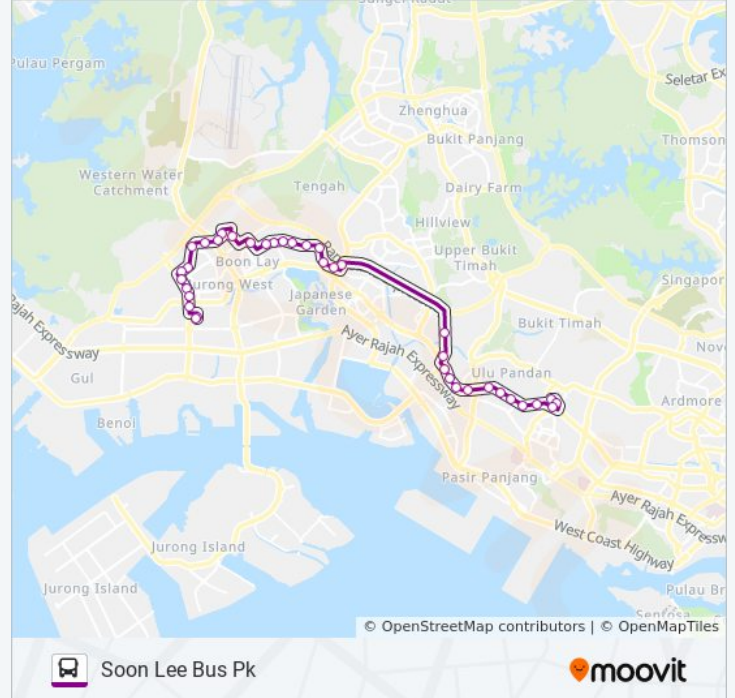

**185 bus Info**

**Direction:** Soon Lee Bus Pk

**Stops:** 37

**Trip Duration:** 58 min

**Line Summary:**

C'wealth Ave West - Opp Blk 317 (17181)

Clementi Ave 6 - Blk 201 (17371)

Clementi Ave 6 - Logishub @ Clementi (12201)

Jurong West Ave 3 - Bet Blks 272d/271a (27451)

Jurong West Ave 5 - Bet Blks 757/758 (27441)

Jurong West Ave 5 - Blk 762 (27431)

Jurong West Ave 5 - Blk 715 (27351)

Jurong West Ave 5 - Blk 710 (27361)

Pioneer Rd Nth - Blk 705 (27309)

Pioneer Rd Nth - Blk 643 (22459)

Pioneer Rd Nth - Blk 653b (22469)

Pioneer Rd Nth - Pioneer Junction (22189)

Soon Lee Rd - Opp Sbst Soon Lee Depot (22199)

Soon Lee Rd - Soon Lee Bus Pk (22609)

185 bus time schedules and route maps are available in an offline PDF at [moovitapp.com](https://moovitapp.com). Use the [Moovit App](#) to see live bus times, train schedule or subway schedule, and step-by-step directions for all public transit in Singapore.