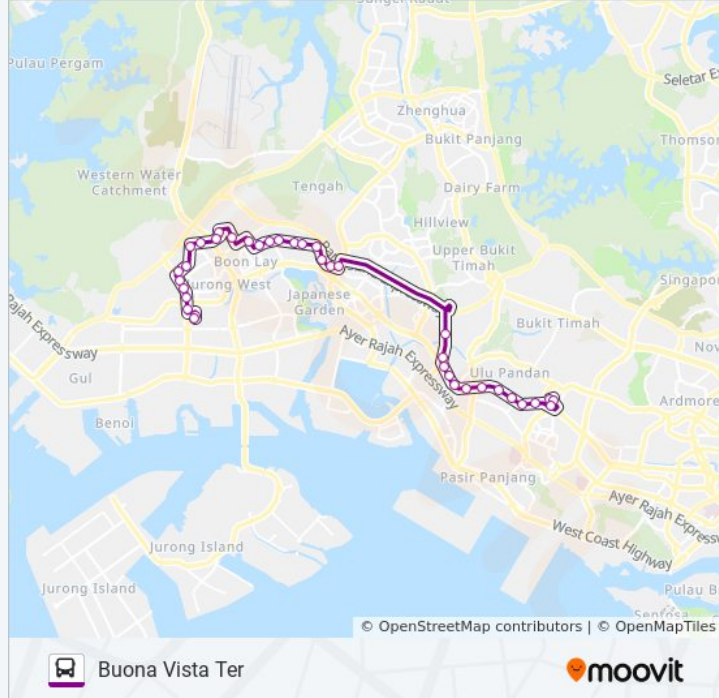

**185 bus Info**

**Direction:** Buona Vista Ter

**Stops:** 37

**Trip Duration:** 57 min

**Line Summary:**

Jurong East Ave 1 - Opp Parc Oasis (28459)

Jurong Town Hall Rd - Blk 303 (28291)

Clementi Ave 6 - Opp Logishub @ Clementi (12209)

C'Vealth Ave West - Dover Stn Exit B (19039)

C'Vealth Ave West - Opp SP Sma (19029)

C'Vealth Ave West - Blk 27 (19019)

C'Vealth Ave West - Blk 15 (11199)

C'Vealth Ave - Blk 43 (11189)

Holland Dr - Buona Vista Cc (11389)

Nth Buona Vista Rd - Buona Vista Ter (11379)

**Direction: Soon Lee Bus Pk**

37 stops

[VIEW LINE SCHEDULE](#)

Nth Buona Vista Rd - Buona Vista Ter (11379)

Holland Dr - Blk 10a (11381)

C'Vealth Ave - Opp Blk 43 (11181)

**185 bus Info**

**Direction:** Soon Lee Bus Pk

**Stops:** 37

**Trip Duration:** 58 min

**Line Summary:**

C'wealth Ave West - Opp Blk 317 (17181)

Clementi Ave 6 - Blk 201 (17371)

Clementi Ave 6 - Logishub @ Clementi (12201)