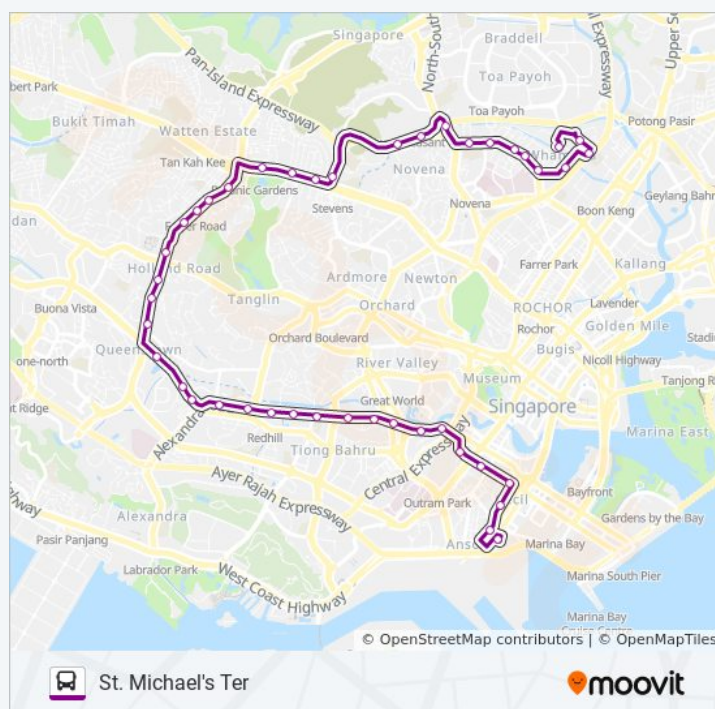

The 186 bus line (Shenton Way Ter) has 2 routes. For regular weekdays, their operation hours are:

(1) Shenton Way Ter: 5:55 AM - 11:33 PM (2) St. Michael's Ter: 6:00 AM - 11:49 PM

Use the Moovit App to find the closest 186 bus station near you and find out when is the next 186 bus arriving.

Dunearn Rd - Aft Kheam Hock Rd (41019)

Dunearn Rd - Aft Dunkirk Ave (40099)

Whitley Rd - Raffles Town Club (40231)

Pie - Opp Catholic Jc (51091)

Pie - Bef Thomson Flyover (51101)

Thomson Rd - Thomson Flyover (51019)

Balestier Rd - Bef Jln Dusun (50161)

Balestier Rd - Zhongshan Mall (50171)

Balestier Rd - Bef Balestier Plaza (50191)

Friday

6:00 AM - 11:49 PM

Saturday

6:00 AM - 11:49 PM

### 186 bus Info

**Direction:** St. Michael's Ter

**Stops:** 43

**Trip Duration:** 66 min

**Line Summary:**

Balestier Rd - Shaw Plaza (50201)

Balestier Rd - Opp Balestier Pt (50211)

Whampoa Dr - Blk 82 (50991)