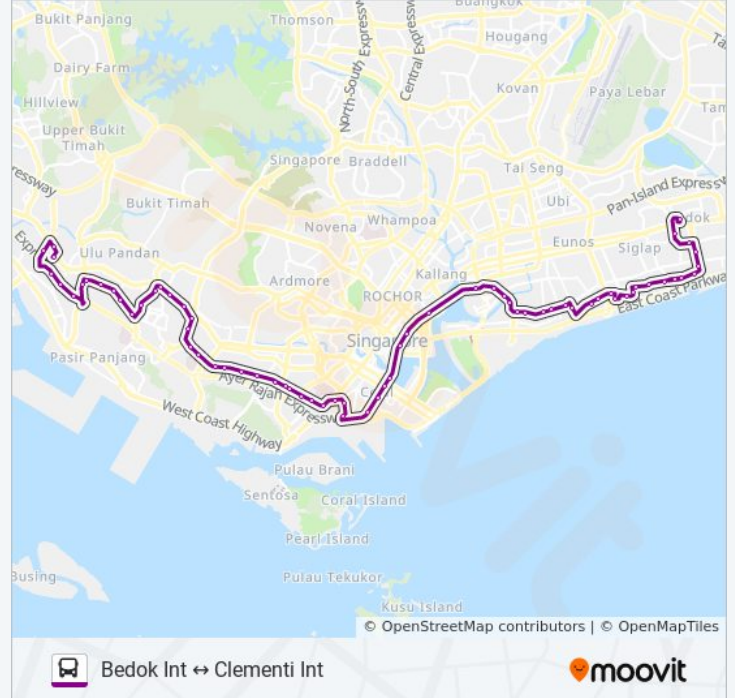

Nicoll Highway - Suntec City (80159)

Nicoll Highway - Opp War Memorial Pk (02119)

Collyer Quay - Oue Bayfront (03019)

Raffles Quay - One Raffles Quay (03059)

Shenton Way - Uic Bldg (03129)

Shenton Way - Opp Mas Bldg (03218)

Jln Bt Merah - Blk 104 (10501)

Jln Bt Merah - Opp Blk 120 (10081)

Jln Bt Merah - Bt Merah Town Ctr (10091)

Jln Bt Merah - Opp Bt Merah Sec Sch (10101)

Jln Bt Merah - Opp Blk 28 (10111)

Jln Bt Merah - Opp Blk 2 (10131)  
Queensway - Aft Queenstown Npc Hq (11021)  
Queensway - Opp Queen's Cl (11031)  
Queensway - Aft C'Vealth Dr (11041)  
Queensway - Opp Queenstown Polyclinic (11051)  
C'Vealth Ave - C'Vealth Stn Exit A/D (11161)  
C'Vealth Ave - Opp Blk 7b (11171)  
C'Vealth Ave - Opp Blk 43 (11181)  
Nth Buona Vista Rd - Buona Vista Stn Exit D (11369)  
Nth Buona Vista Rd - Essec Business Sch (18149)  
Dover Rd - Opp Fairfield Meth Pr Sch (18119)  
Dover Rd - Acs Independent (19089)  
Dover Rd - Dover Ct Intl Sch (19079)  
Dover Rd - Opp Ayer Rajah Telecoms (19069)  
Dover Rd - University Town (19059)  
Clementi Rd - Yale-Nus College (17099)  
Aye - Blk 610 (17121)  
Aye - Clementi Flyover (17131)  
Aye - Clementi Stadium (17141)  
Clementi Ave 6 - Regent Pk (17059)  
C'Vealth Ave West - Blk 317 (17189)  
Clementi Ave 3 - Clementi Int (17009)