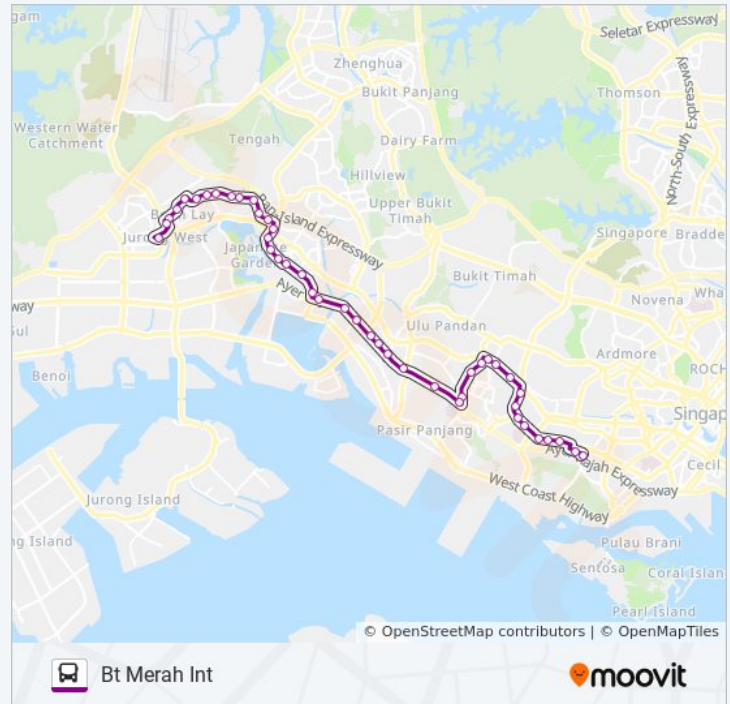

Buona Vista Flyover - Opp Nuh (18079)

Buona Vista Flyover - Opp Ayer Rajah Ind Est (18121)

Nth Buona Vista Rd - Aft Anglo-Chinese Jc (18141)

Nth Buona Vista Rd - Buona Vista Stn Exit C (11361)

Friday 5:30 AM - 11:44 PM

Saturday 5:30 AM - 11:44 PM

198 bus Info

Direction: Bt Merah Int

Stops: 44

Trip Duration: 77 min

Line Summary:

C'wealth Ave - Blk 43 (11189)

C'wealth Ave - Blk 8 (11179)