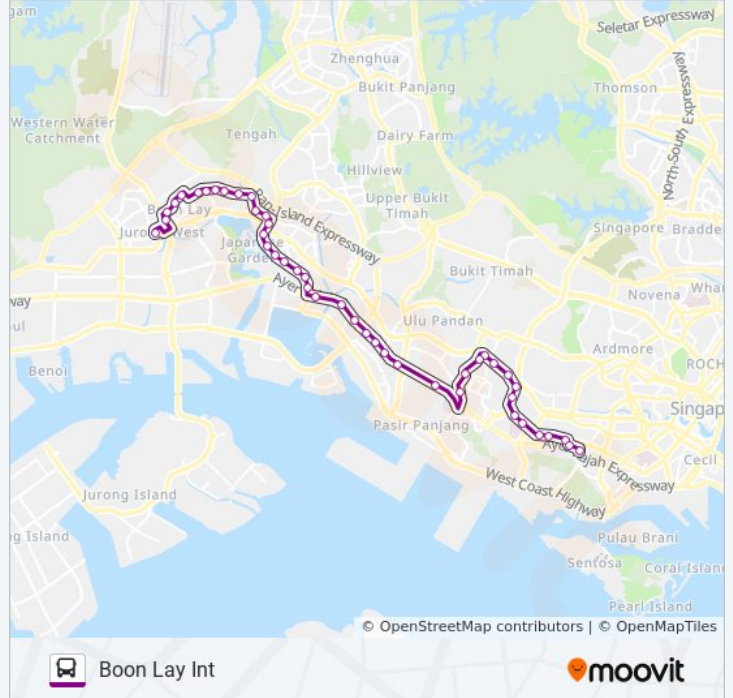

Boon Lay Ave - Blk 185 (21429)

Boon Lay Ave - River Valley High Sch (21391)

Jln Boon Lay - Opp Blk 695 (21369)

Jurong West Ctrl 3 - Boon Lay Int (22009)

Direction: Bt Merah Int

44 stops

[VIEW LINE SCHEDULE](#)

Jurong West Ctrl 3 - Boon Lay Int (22009)

Jln Boon Lay - Blk 695 (21361)

Boon Lay Ave - Opp River Valley High Sch

198 bus Time Schedule

Bt Merah Int Route Timetable:

Sunday	5:30 AM - 11:44 PM
Monday	5:30 AM - 11:44 PM
Tuesday	5:30 AM - 11:44 PM
Wednesday	5:30 AM - 11:44 PM
Thursday	5:30 AM - 11:44 PM

Saturday 5:30 AM - 11:44 PM

198 bus Info

Direction: Bt Merah Int

Stops: 44

Trip Duration: 77 min

Line Summary:

C'wealth Ave - Blk 43 (11189)

C'wealth Ave - Blk 8 (11179)